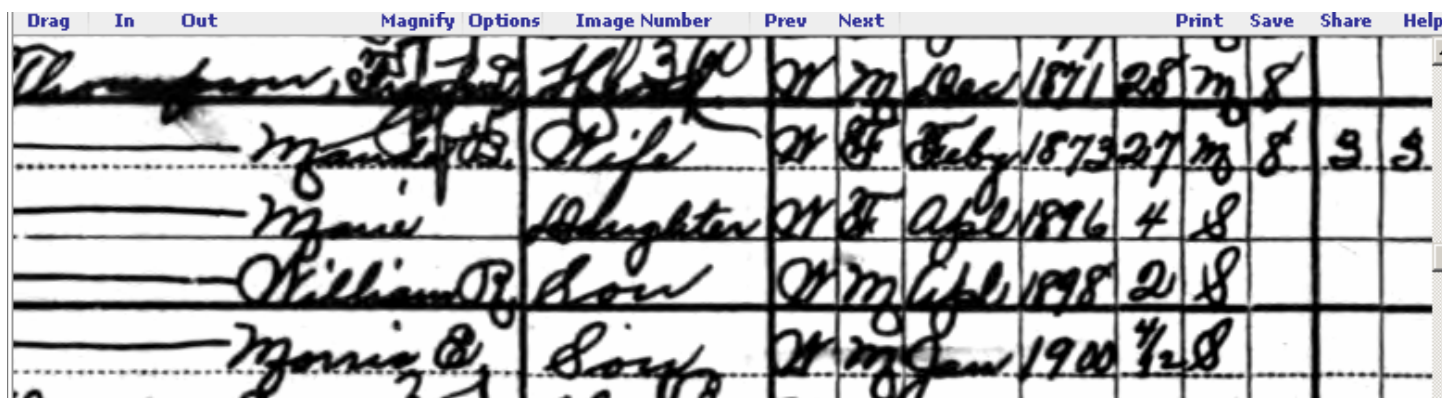

1900 United States Federal Census

about Frank L Thompson, son Robert, son **William Thompson**

Name:	Frank L Thompson
Home in 1900:	Benton, Holt, Missouri
Age:	28
Estimated birth year:	abt 1872
Birthplace:	Missouri
Relationship to head-of-house:	Head

[1900 United States Federal Census](#) > [Missouri](#) > [Holt](#) > [Benton](#) > **80, June 27, 1900**

28	Frank L Thompson	Maude B	Benton, Holt, Missouri	abt 1872	Missouri	White	Head	
27	Maude B Thompson	Frank L	Benton, Holt, Missouri	abt 1873	Missouri	White	Wife	
4	Marie Thompson	Frank L, Maude B	Benton, Holt, Missouri	abt 1896	Missouri	White	Daughter	
2	William R Thompson	Frank L, Maude B	Benton, Holt, Missouri	abt 1898	Missouri	White	Son	
4/12	Morrie E Thompson	Frank L, Maude B	Benton, Holt, Missouri	abt 1900	Missouri	White	Son	