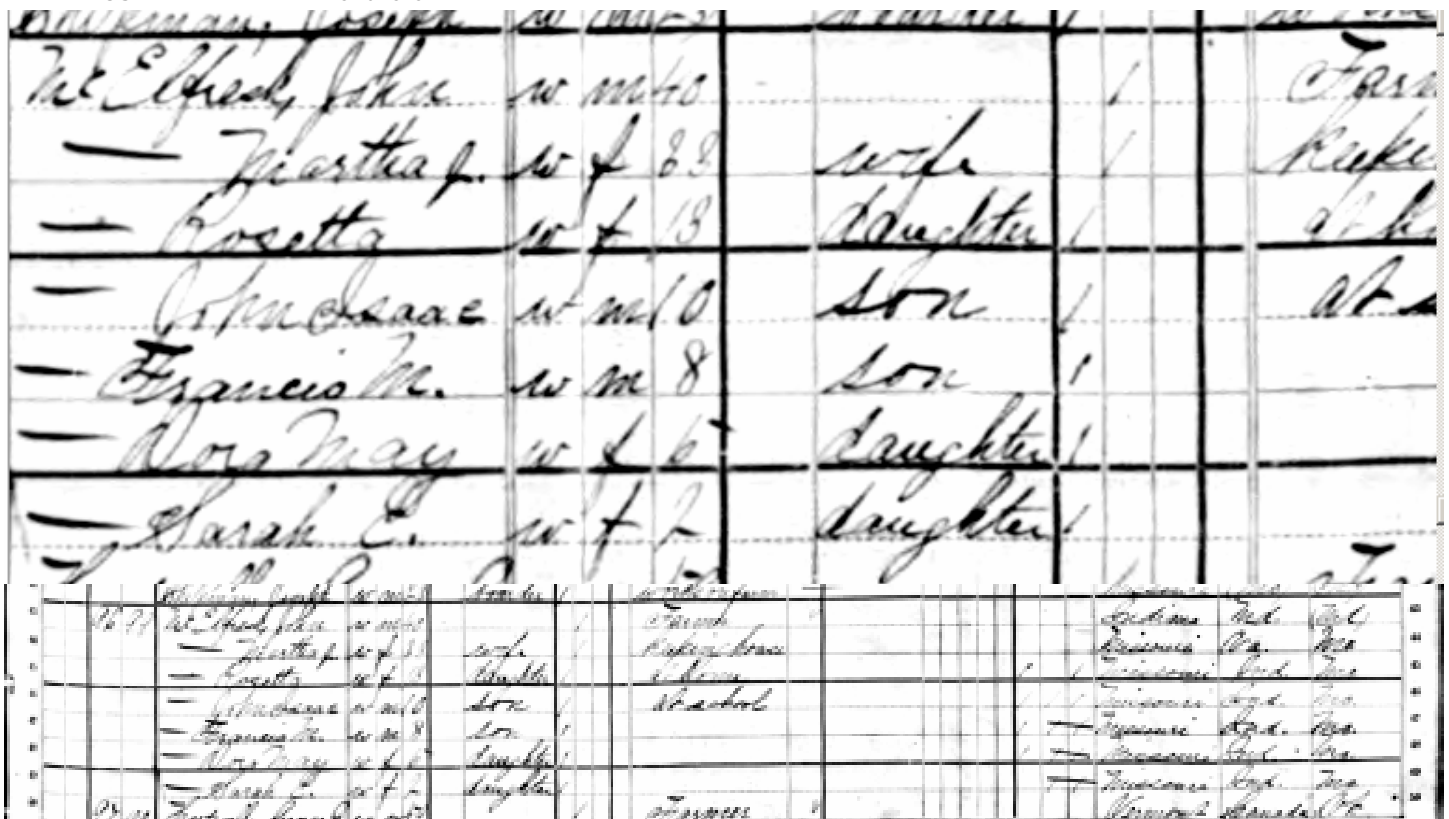

1880 United States Federal Census

about **John Mc Elfresh**

| | |
|----------------------|------------------------|
| Name: | John Mc Elfresh |
| Home in 1880: | Houston, Smith, Kansas |
| Age: | 40 |
| Estimated birth : | abt 1840 |
| Birthplace: | Indiana |
| Relation to head-of: | Self (<i>Head</i>) |

Year: 1880; Census Place: Houston, Smith, Kansas; Roll: T9_397;
 Family History Film: 1254397; Page: 424.3000; Enumeration District: 307;
 Image: 0749.