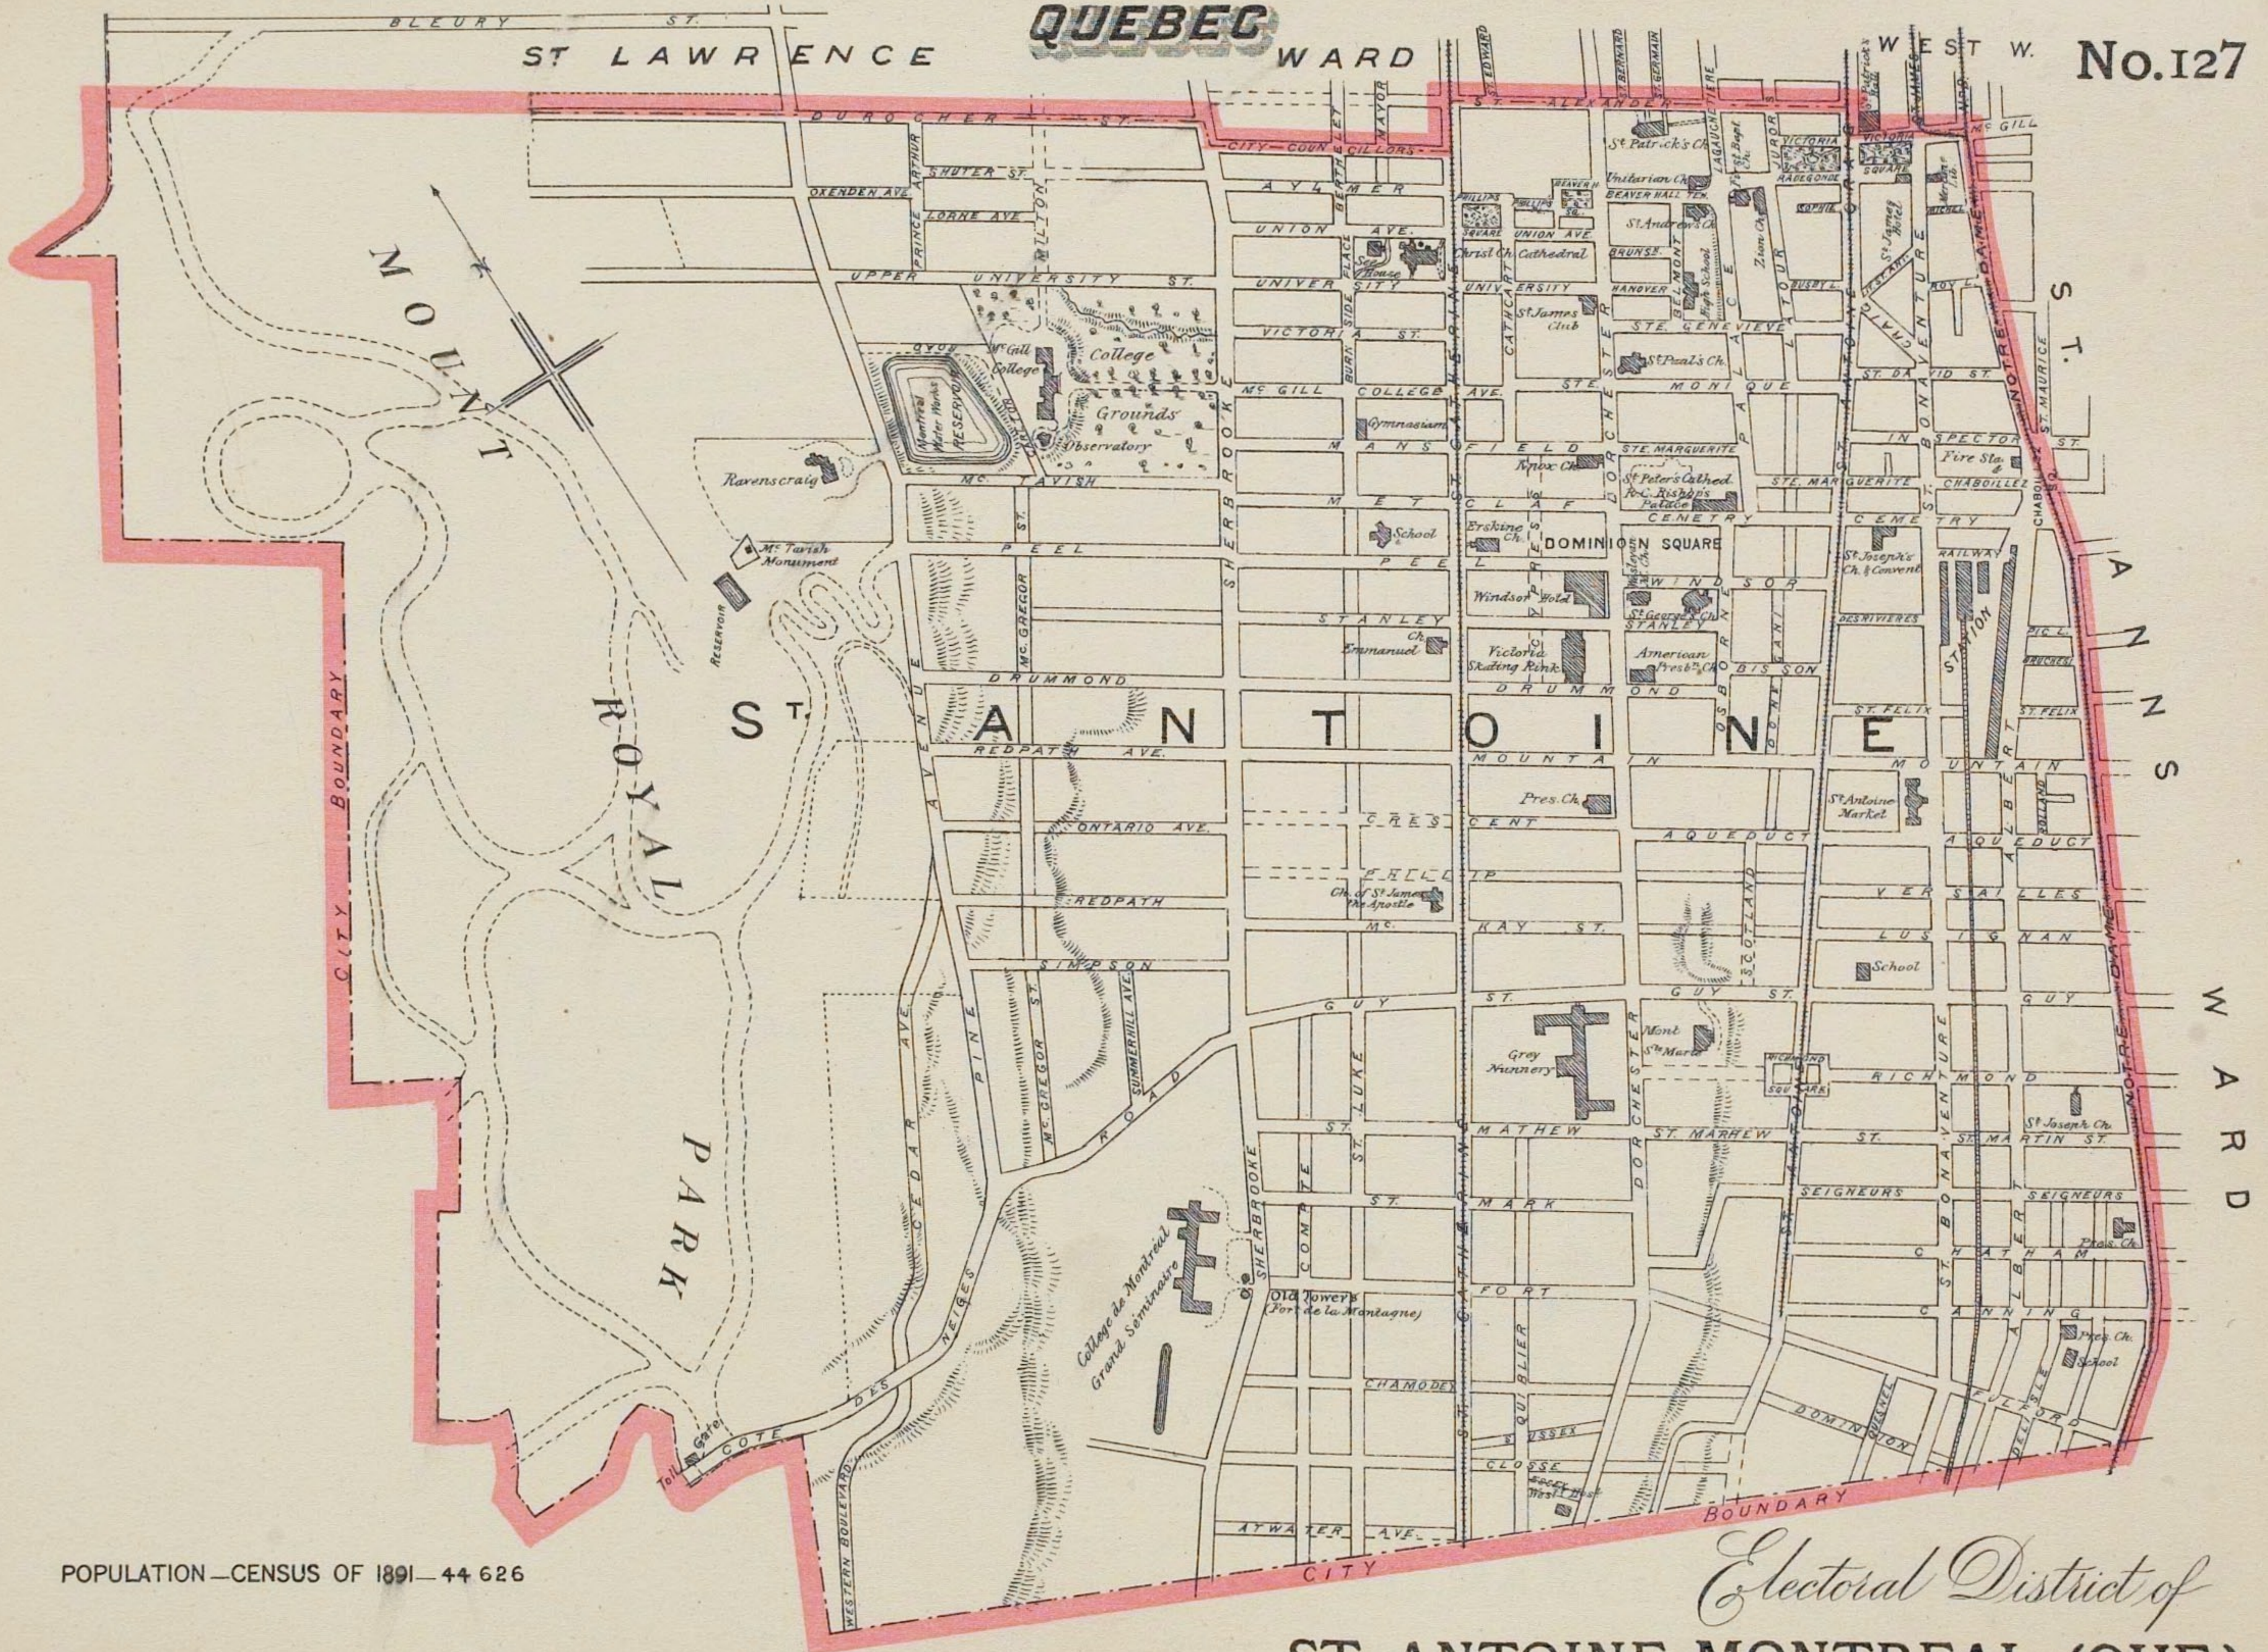

# QUEBEC

ST LAWRENCE WARD

WEST W. No. 127

POPULATION—CENSUS OF 1891—44 626

*Electoral District of*  
**ST. ANTOINE, MONTREAL. (QUE.)**