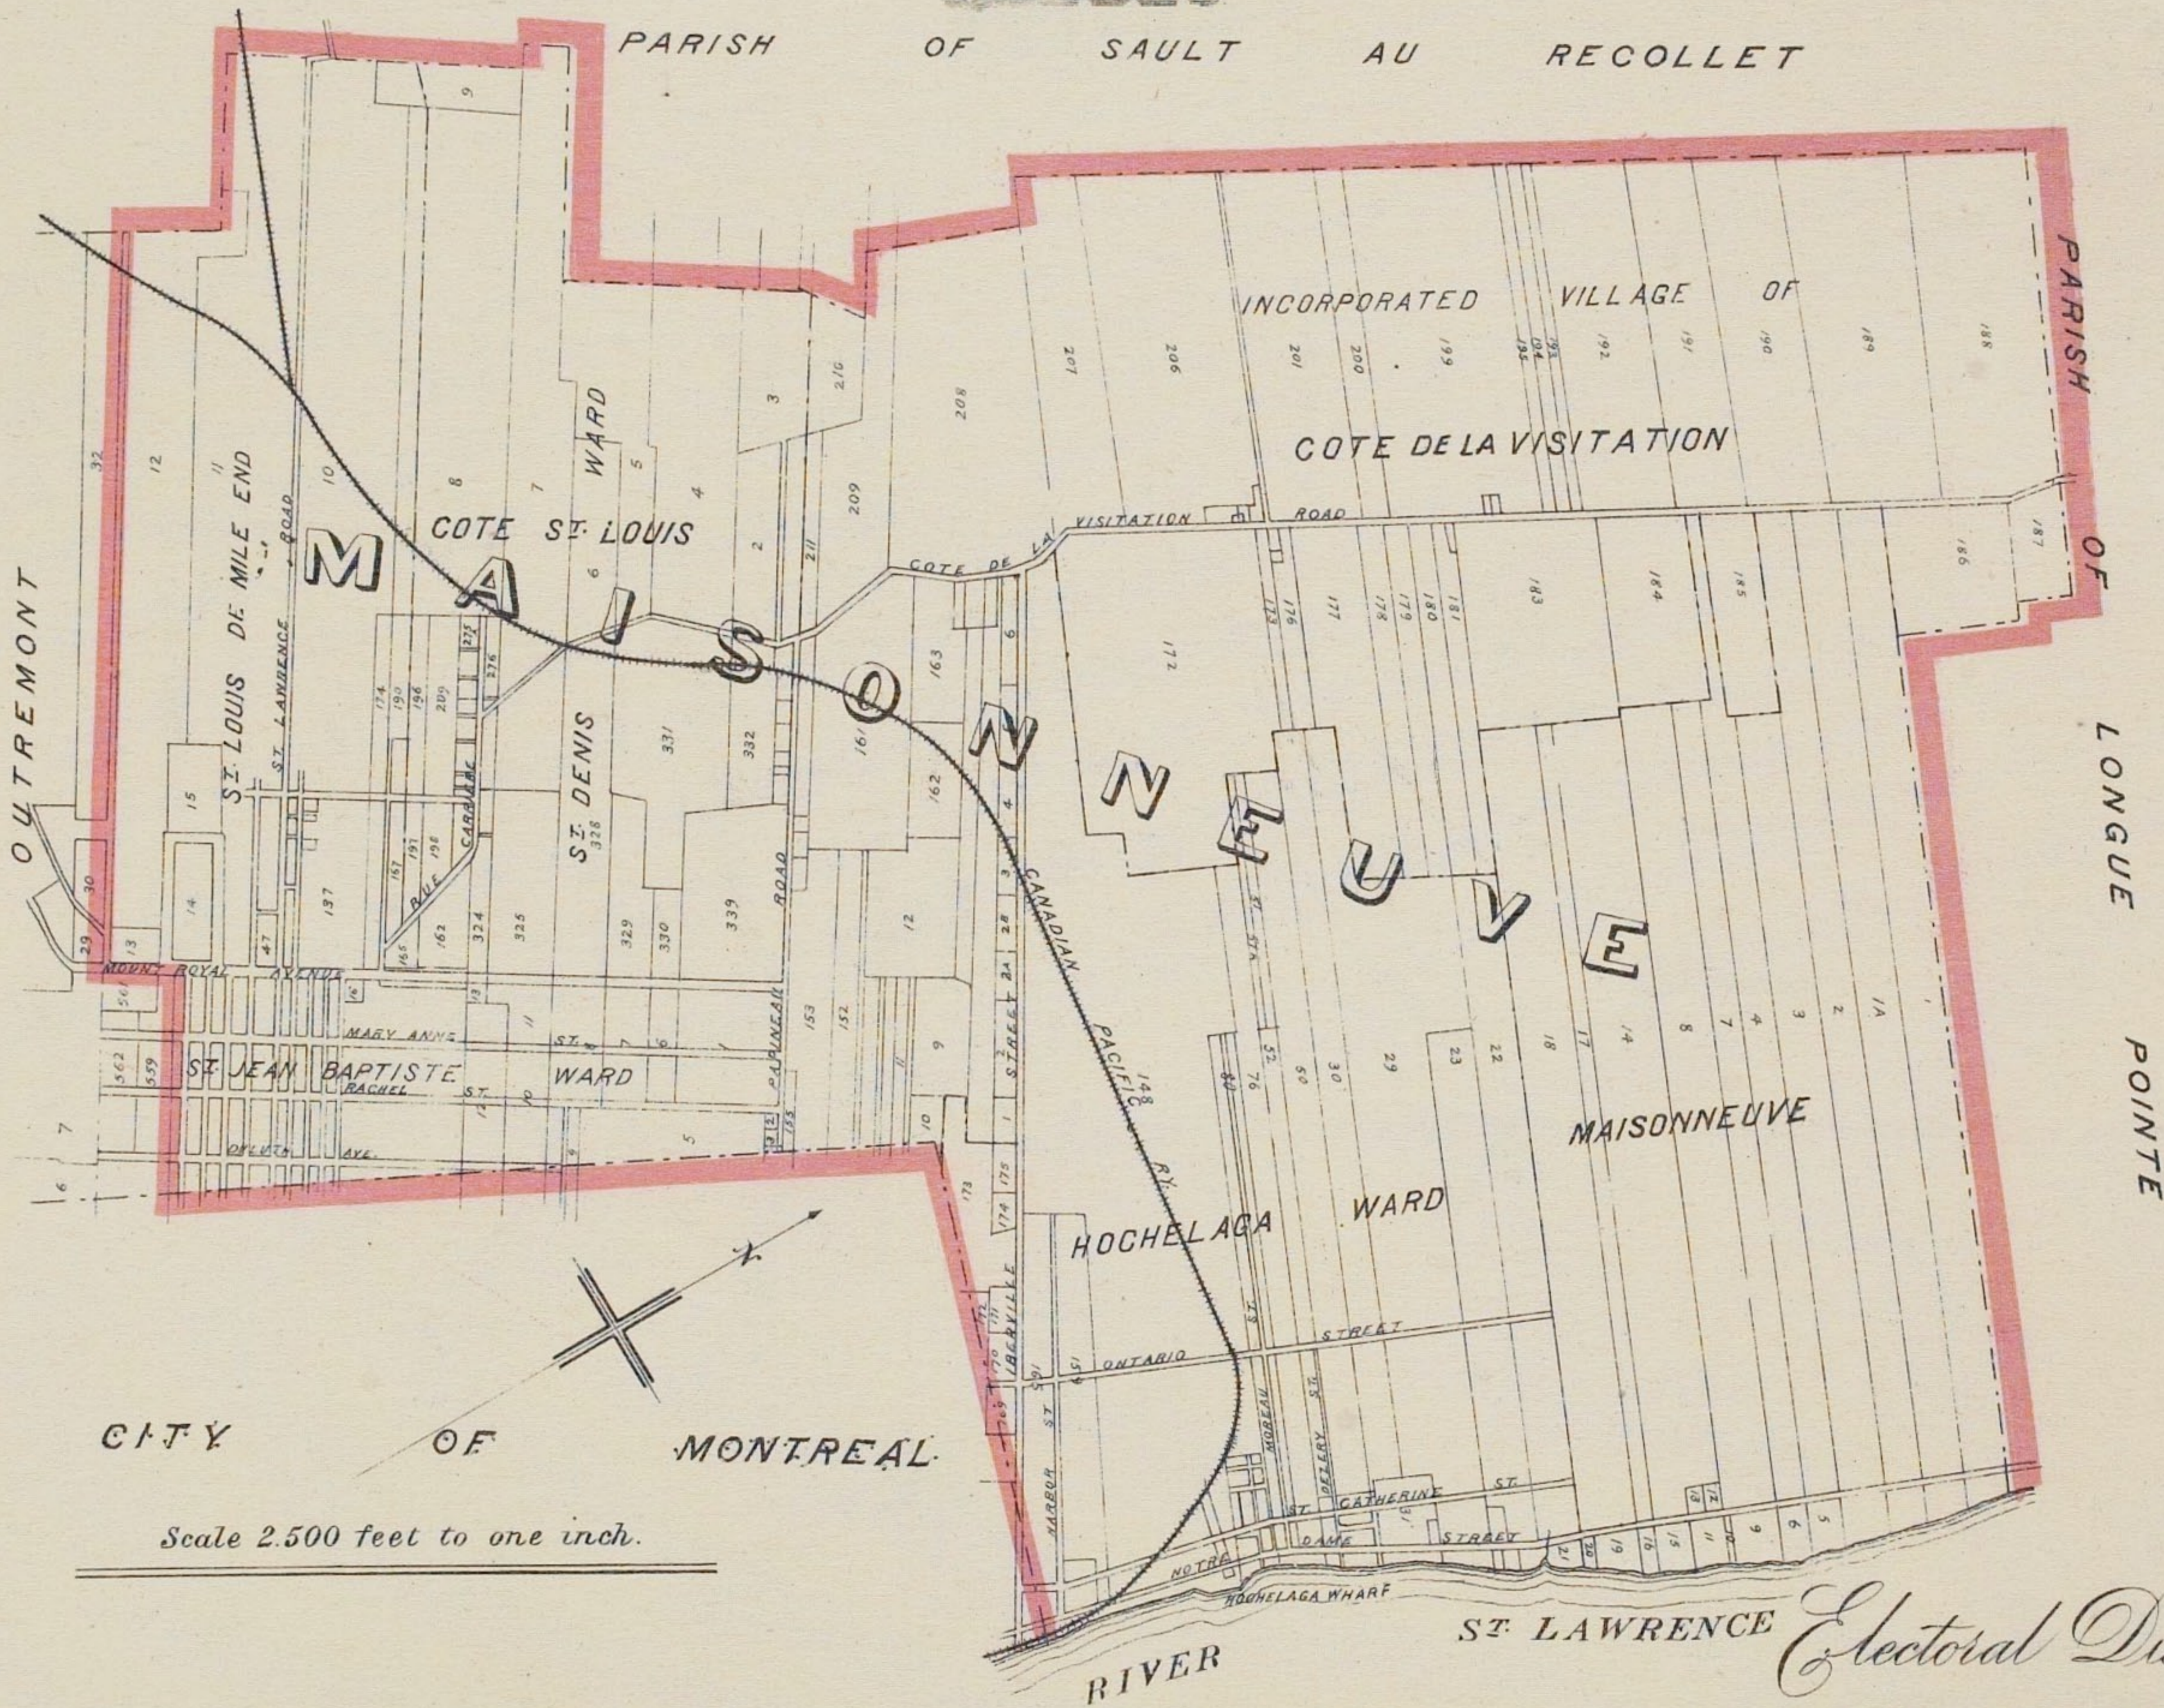

PARISH OF SAULT AU RECOLLET

CITY OF MONTREAL

Scale 2,500 feet to one inch.

POPULATION—CENSUS OF 1891—32,504

Electoral District of
MAISONNEUVE, (QUE.)