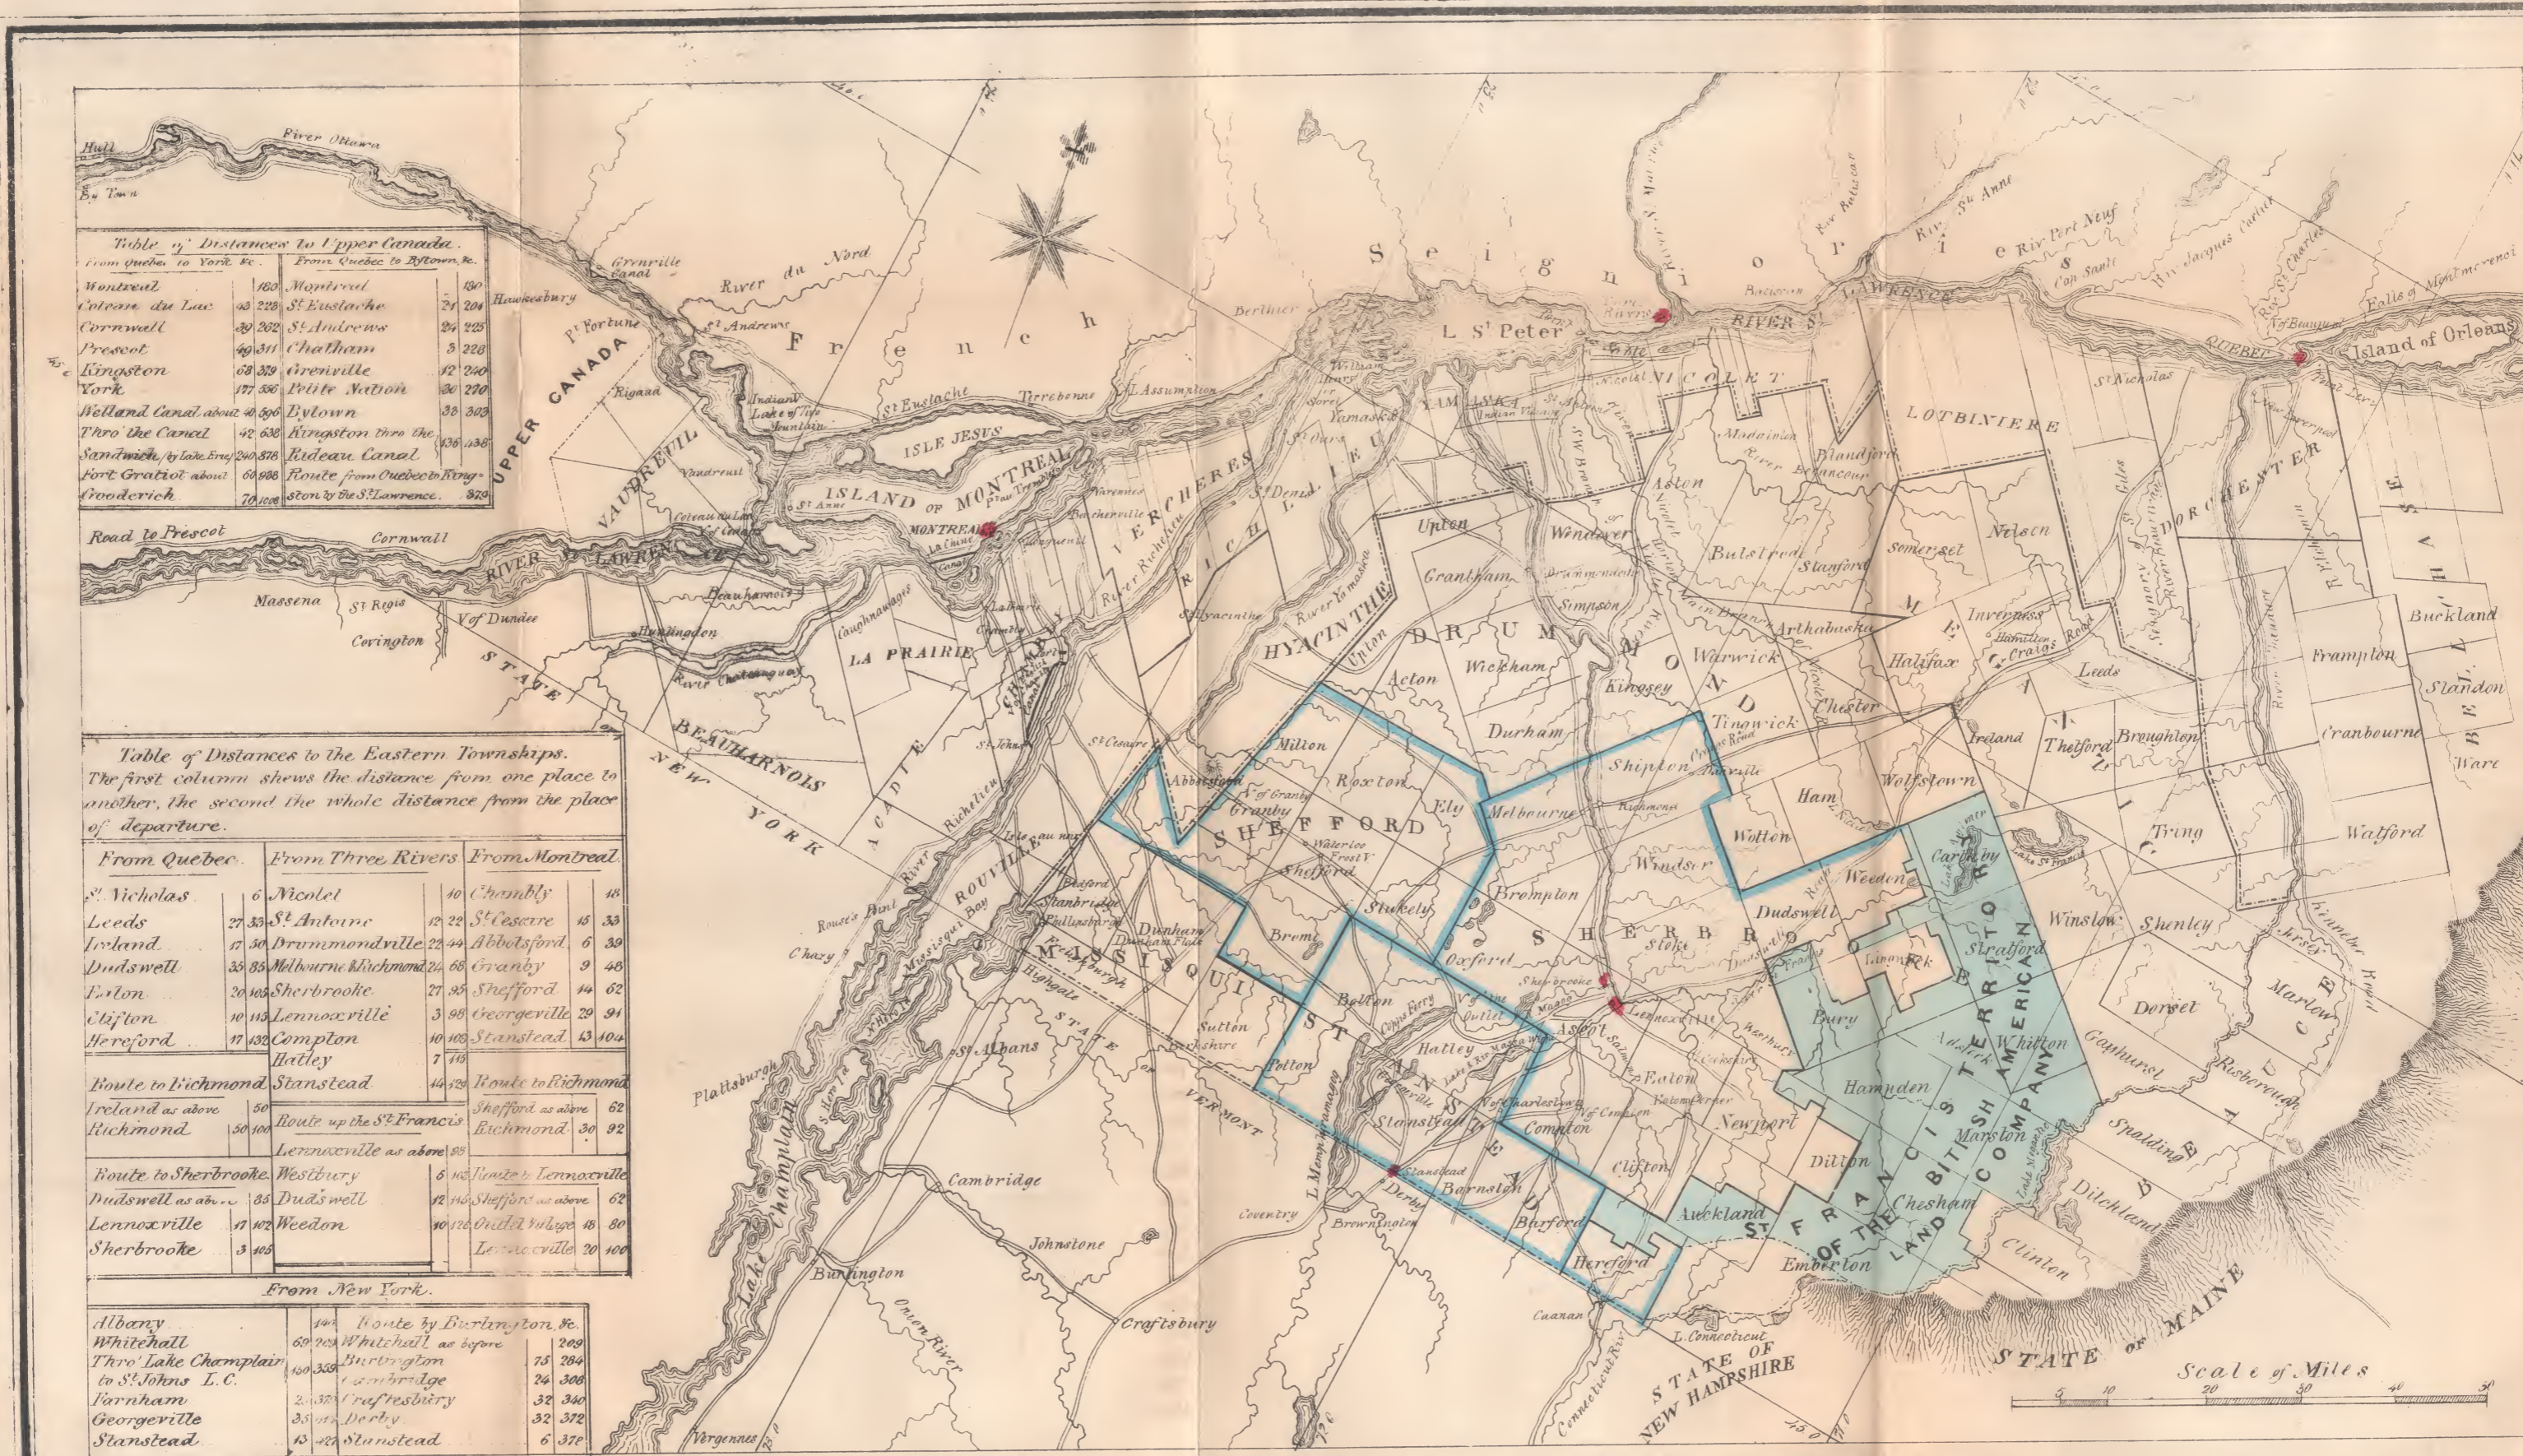

Table of Distances to Upper Canada.
From Quebec to York, &c. From Quebec to Bytown, &c.

Montreal	180	Montreal	180
Coteau du Lac	23 228	St. Eustache	24 204
Cornwall	29 262	St. Andrews	24 225
Prescot	49 311	Chatham	3 228
Kingston	58 319	Greenville	12 240
York	177 586	Ptite Nation	30 270
Holland Canal about 40 596	Bytown	38 303	
Thro the Canal	42 638	Kingston thro the	436 1338
Sandwich, by Lake Erie 240 878	Rideau Canal		
Fort Gratiot about 64 988	Route from Quebec to King-		
Woodrigh	76 1008	ston by the St. Lawrence.	879

Table of Distances to the Eastern Townships.
The first column shows the distance from one place to another, the second the whole distance from the place of departure.

From Quebec	From Three Rivers	From Montreal
St. Nicholas	6 Nicolet	10 Chambly
Leeds	27 33 St. Antoine	12 22 St. Cesaire
Ireland	17 50 Drummondville	22 44 Abbotsford
Dudswell	35 85 Melbourn	24 68 Granby
Acton	20 105 Sherbrooke	27 95 Shefford
Clifton	10 115 Lennoxville	3 98 Georgeville
Hereford	17 132 Compton	10 103 Stanstead
	Hatley	7 113
Route to Richmond	Stanstead	44 129
Ireland as above	50	Route to Richmond
Richmond	50 100	Shefford as above
	Route up the St. Francis	Richmond
	Lennoxville as above	30 92
Route to Sherbrooke	Westbury	6 102
Dudswell as above	35	Route to Lennoxville
Lennoxville	17 102	Shefford as above
Sherbrooke	3 105	Lennoxville
	20 100	

From New York.

Albany	141	Route by Burlington, &c.
Whitehall	69 208	Whitehall as before
Thro Lake Champlain	150 358	Burlington
to St. Johns L. C.		127 308
Farnham	2 370	Craftsbury
Georgeville	35 372	Derby
Stanstead	13 379	Stanstead
		6 370

MAP OF THE EASTERN TOWNSHIPS OF LOWER CANADA.

Engraved & Printed by Dean & Munday, Edinburgh, St. London.

Map Locked Case
G-3451.F7 1834.M27x