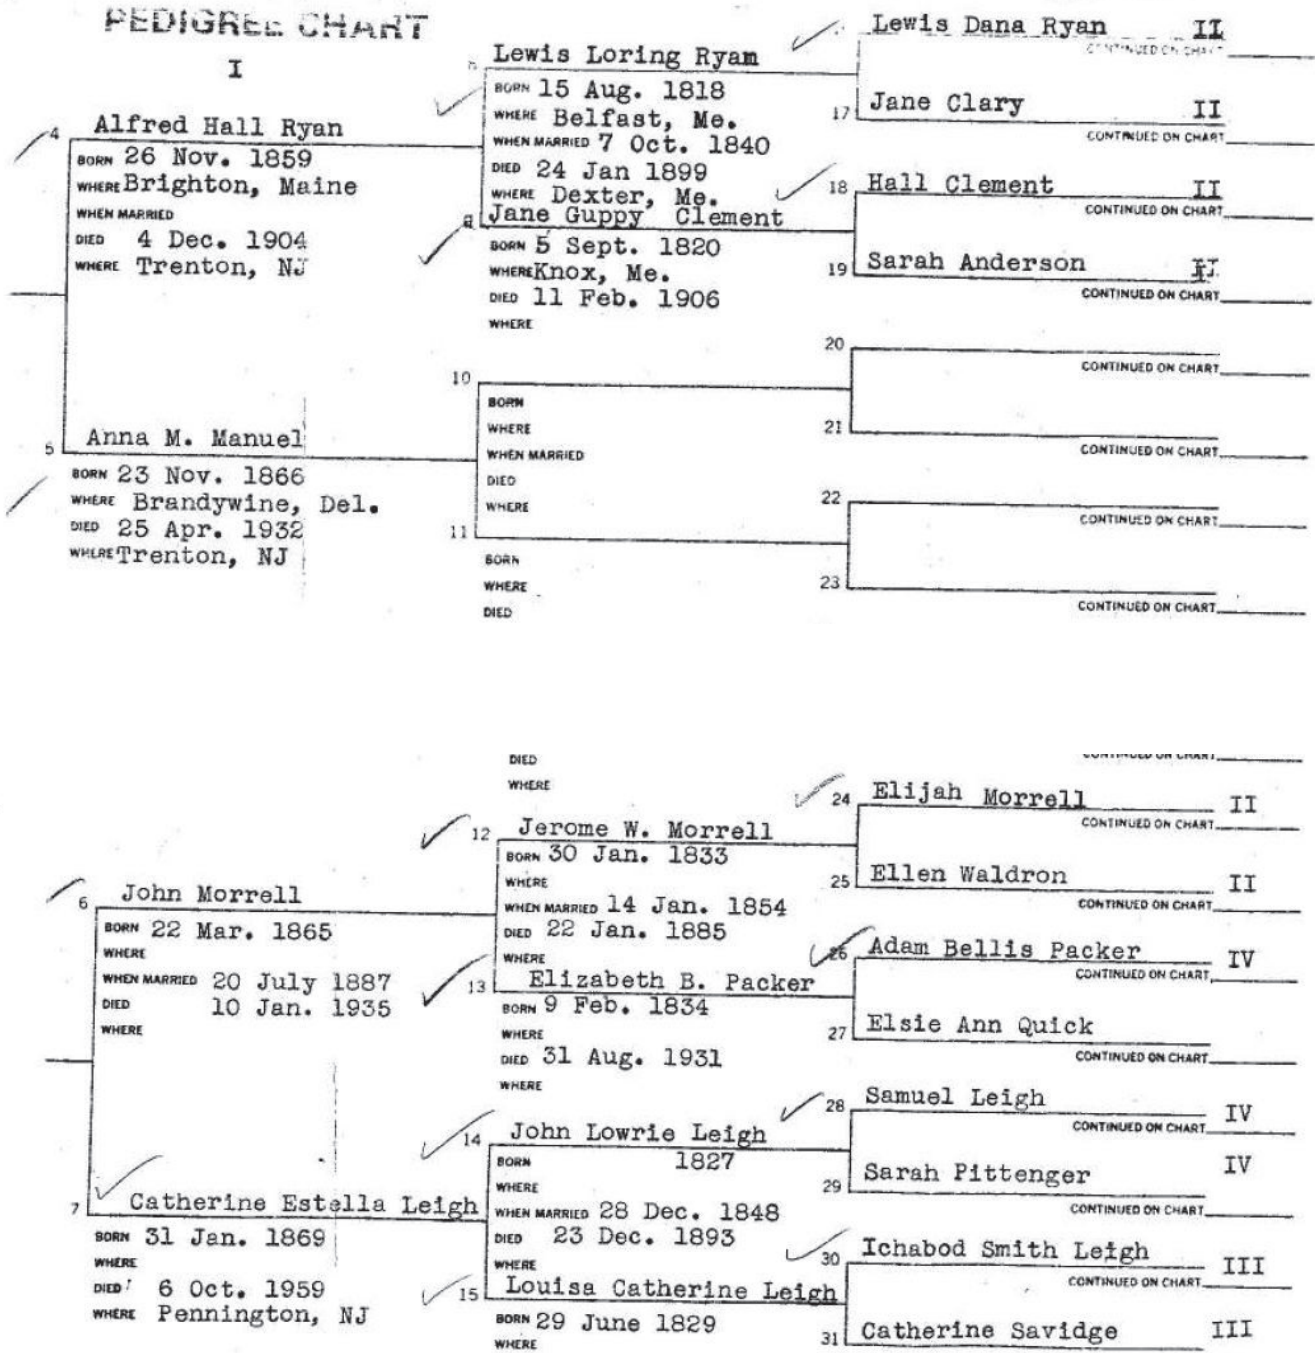

Ryan & Associated Families Genealogy

Rough outline representing the beginnings of a Ryan family tree compiled by a Ryan relative whose name and address has been removed from the document.

PEDIGREE CHART

II

4 Lewis Dana Ryan

BORN 1788
WHERE

5 Jane Clary

BORN 1787
WHERE
DIED

(Farrell)
2 Arthur Powell Ryan

BORN 18 Apr 1890
WHERE Bound Brook, NJ
WHEN MARRIED 9 Aug 1920
DIED March 1951
WHERE Trenton, NJ

3 Bertha Anna Morrell