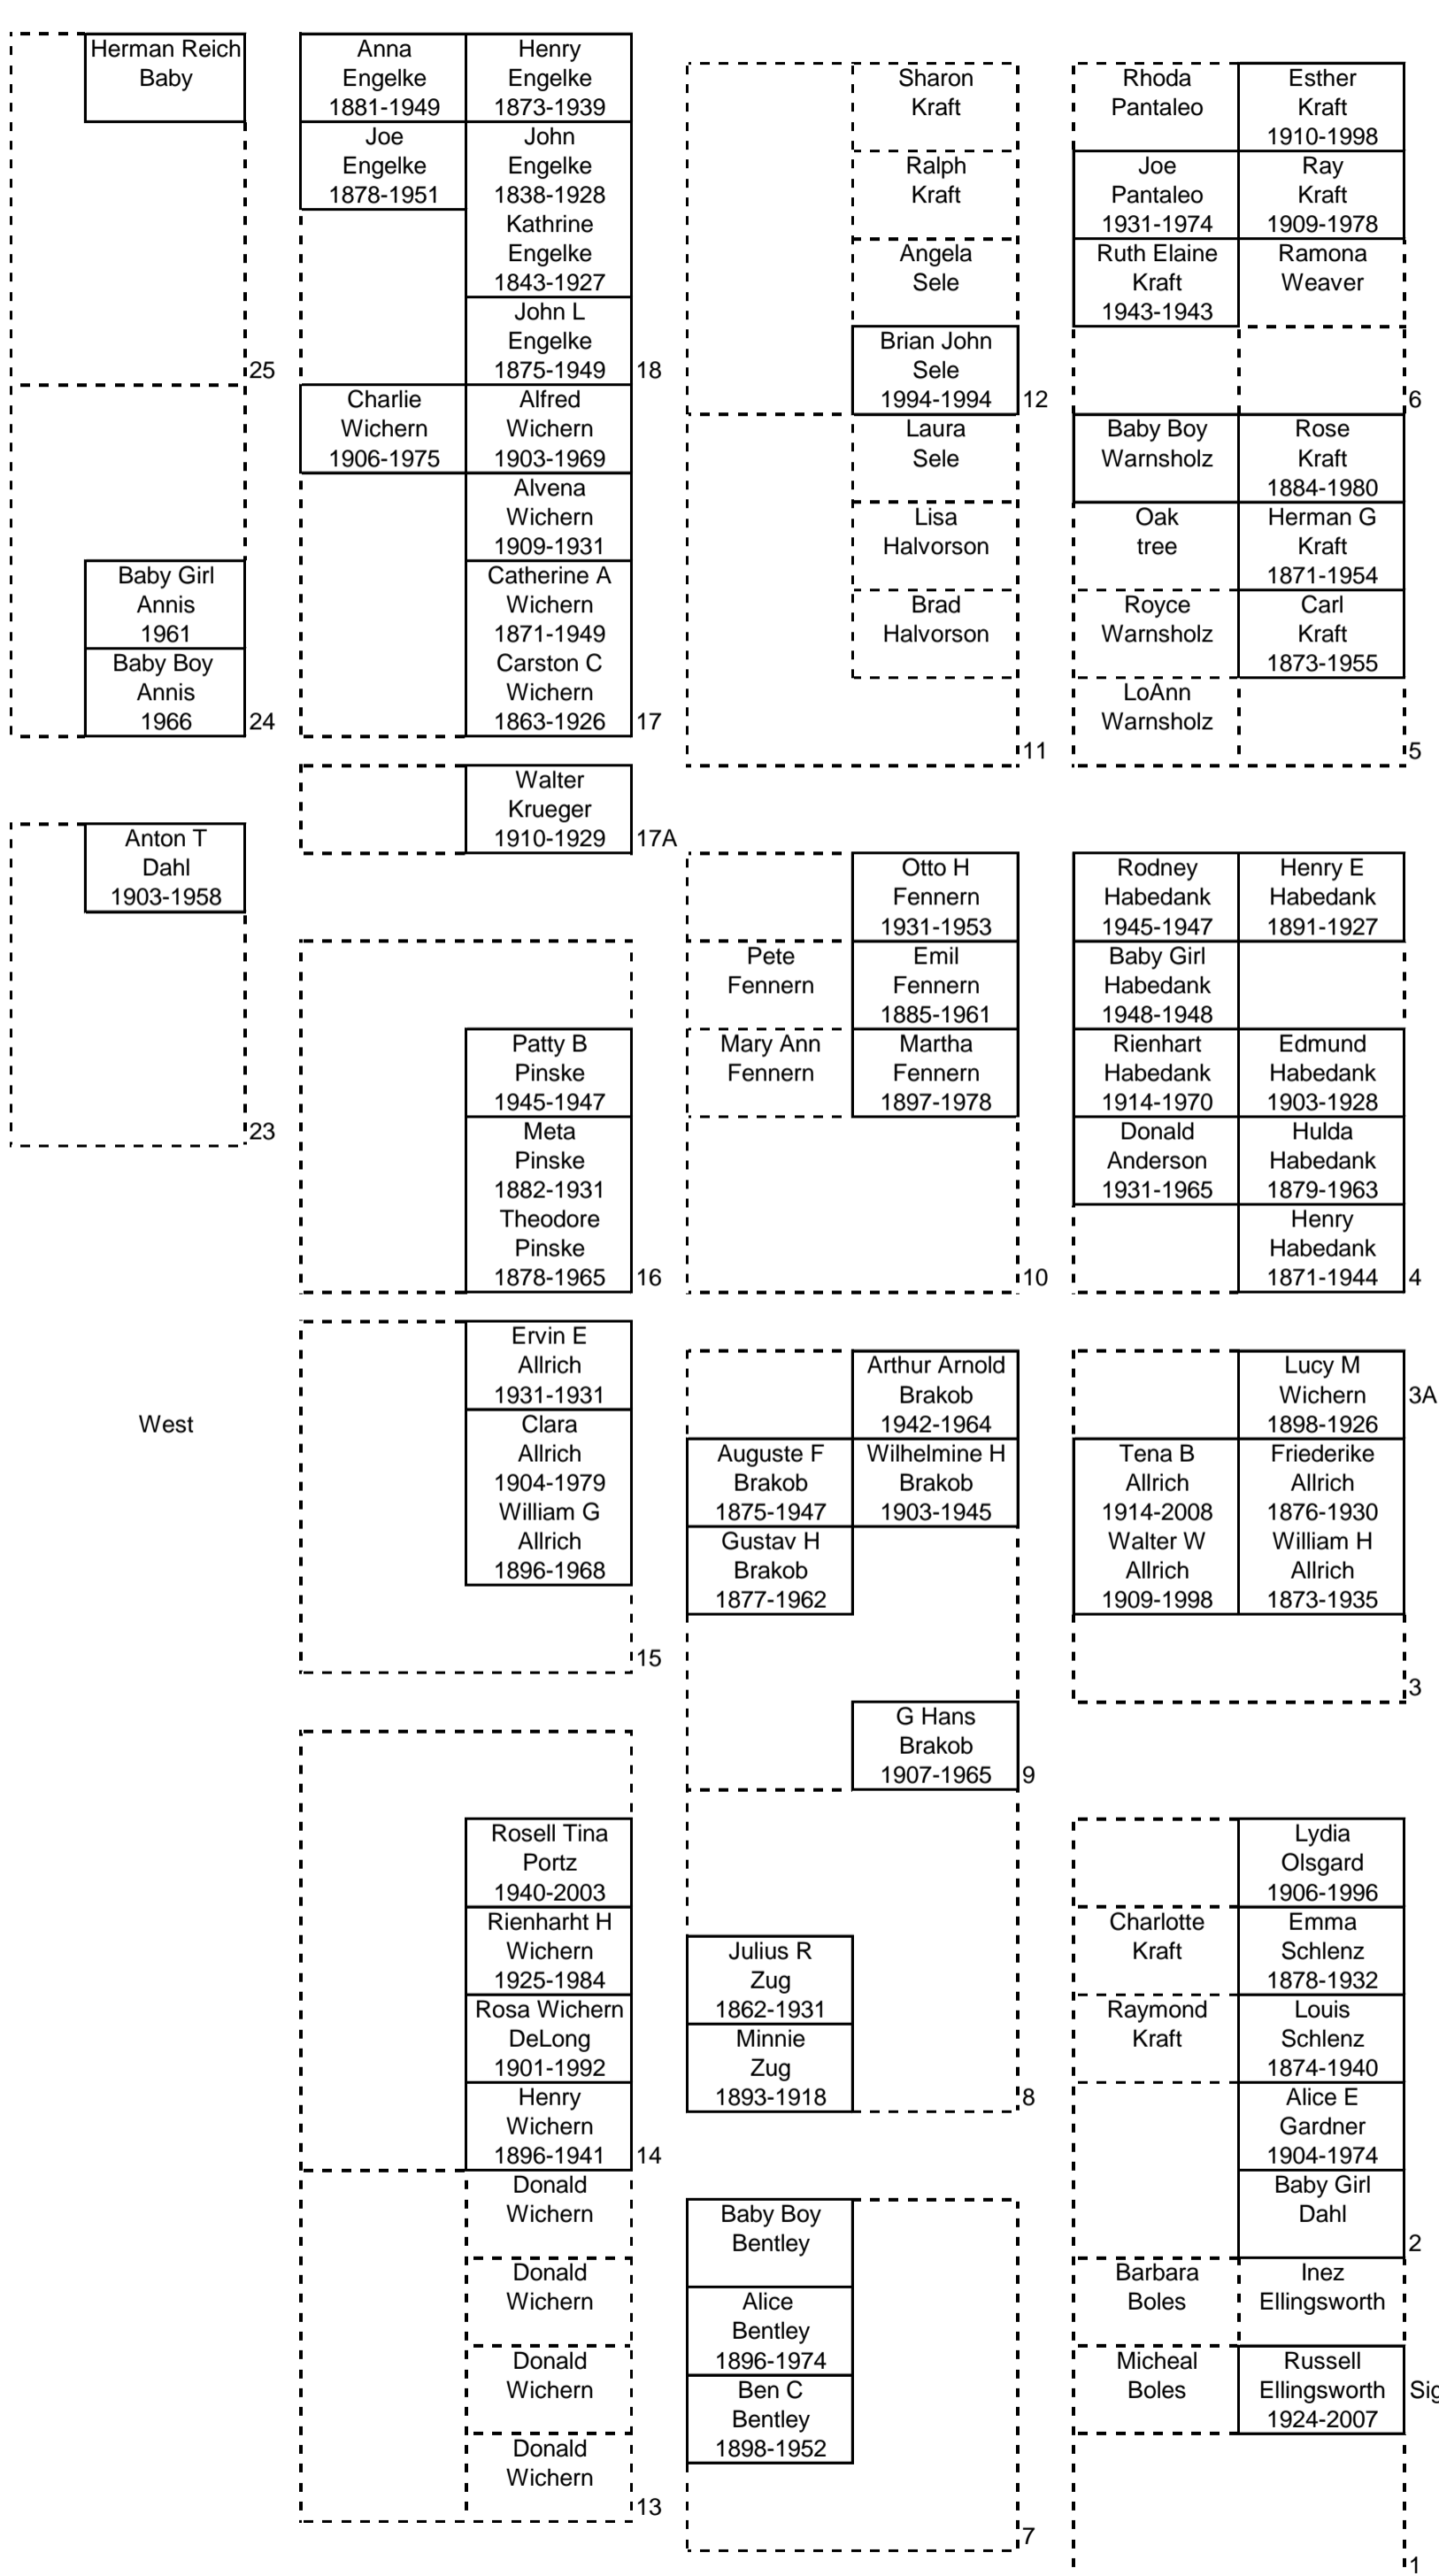

# Immanuel Cemetery in Strand Township

North

ROAD  
# 166

Entrance

(not to scale)

South