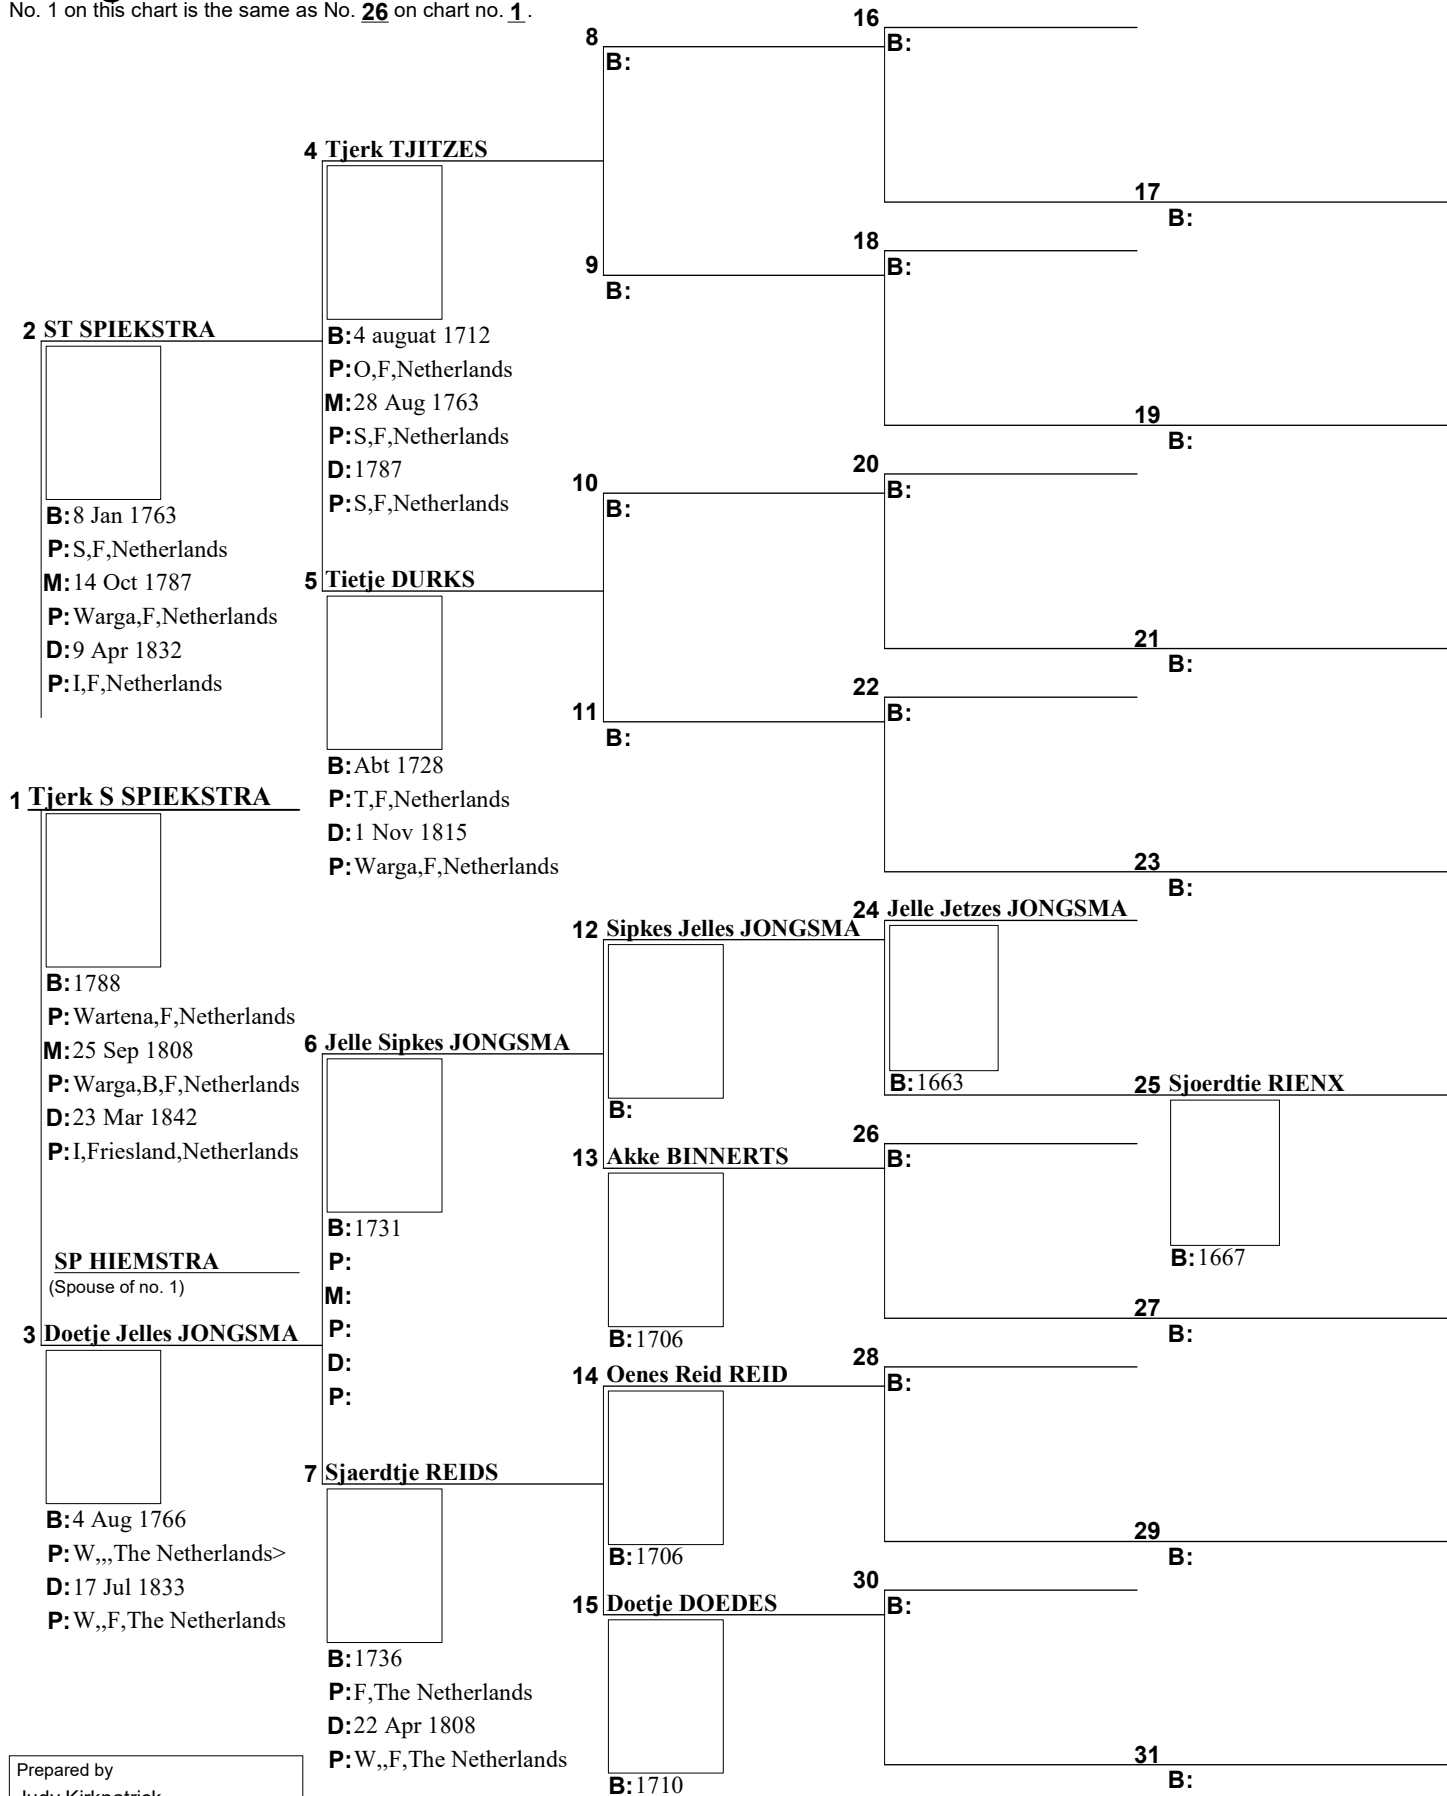

Pedigree Chart

Prepared by
 Judy Kirkpatrick
 Louisville, KY
 USA
 Telephone number Date prepared
 _____ 12 Feb 2020

Pedigree Chart

No. 1 on this chart is the same as No. 24 on chart no. 1.

2 J H VAN DER MEULEN

B:
P:
M:
P:
D:
P:

4

B:
P:
M:
P:
D:
P:

5

B:
P:
D:
P:

1 D J VAN DER MEULEN

B: 24 Apr 1760
P: T,U,F,Netherlands
M: 1798 abt
P: T,U,F,Netherlands
D: 2 Sep 1808
P: T,U,F,Netherlands

L T VAN DER MEULEN
(Spouse of no. 1)

3 Ruurdje DOUWESD

B:
P: Netherlands
D:
P:

6

B:
P:
M:
P:
D:
P:

7

B:
P:
D:
P:

Prepared by Judy Kirkpatrick	
Louisville, KY USA	
Telephone number	Date prepared 12 Feb 2020

Pedigree Chart

No. 1 on this chart is the same as No. 25 on chart no. 1.

Prepared by Judy Kirkpatrick	
Louisville, KY USA	
Telephone number	Date prepared 12 Feb 2020

Pedigree Chart

No. 1 on this chart is the same as No. **26** on chart no. **1**.