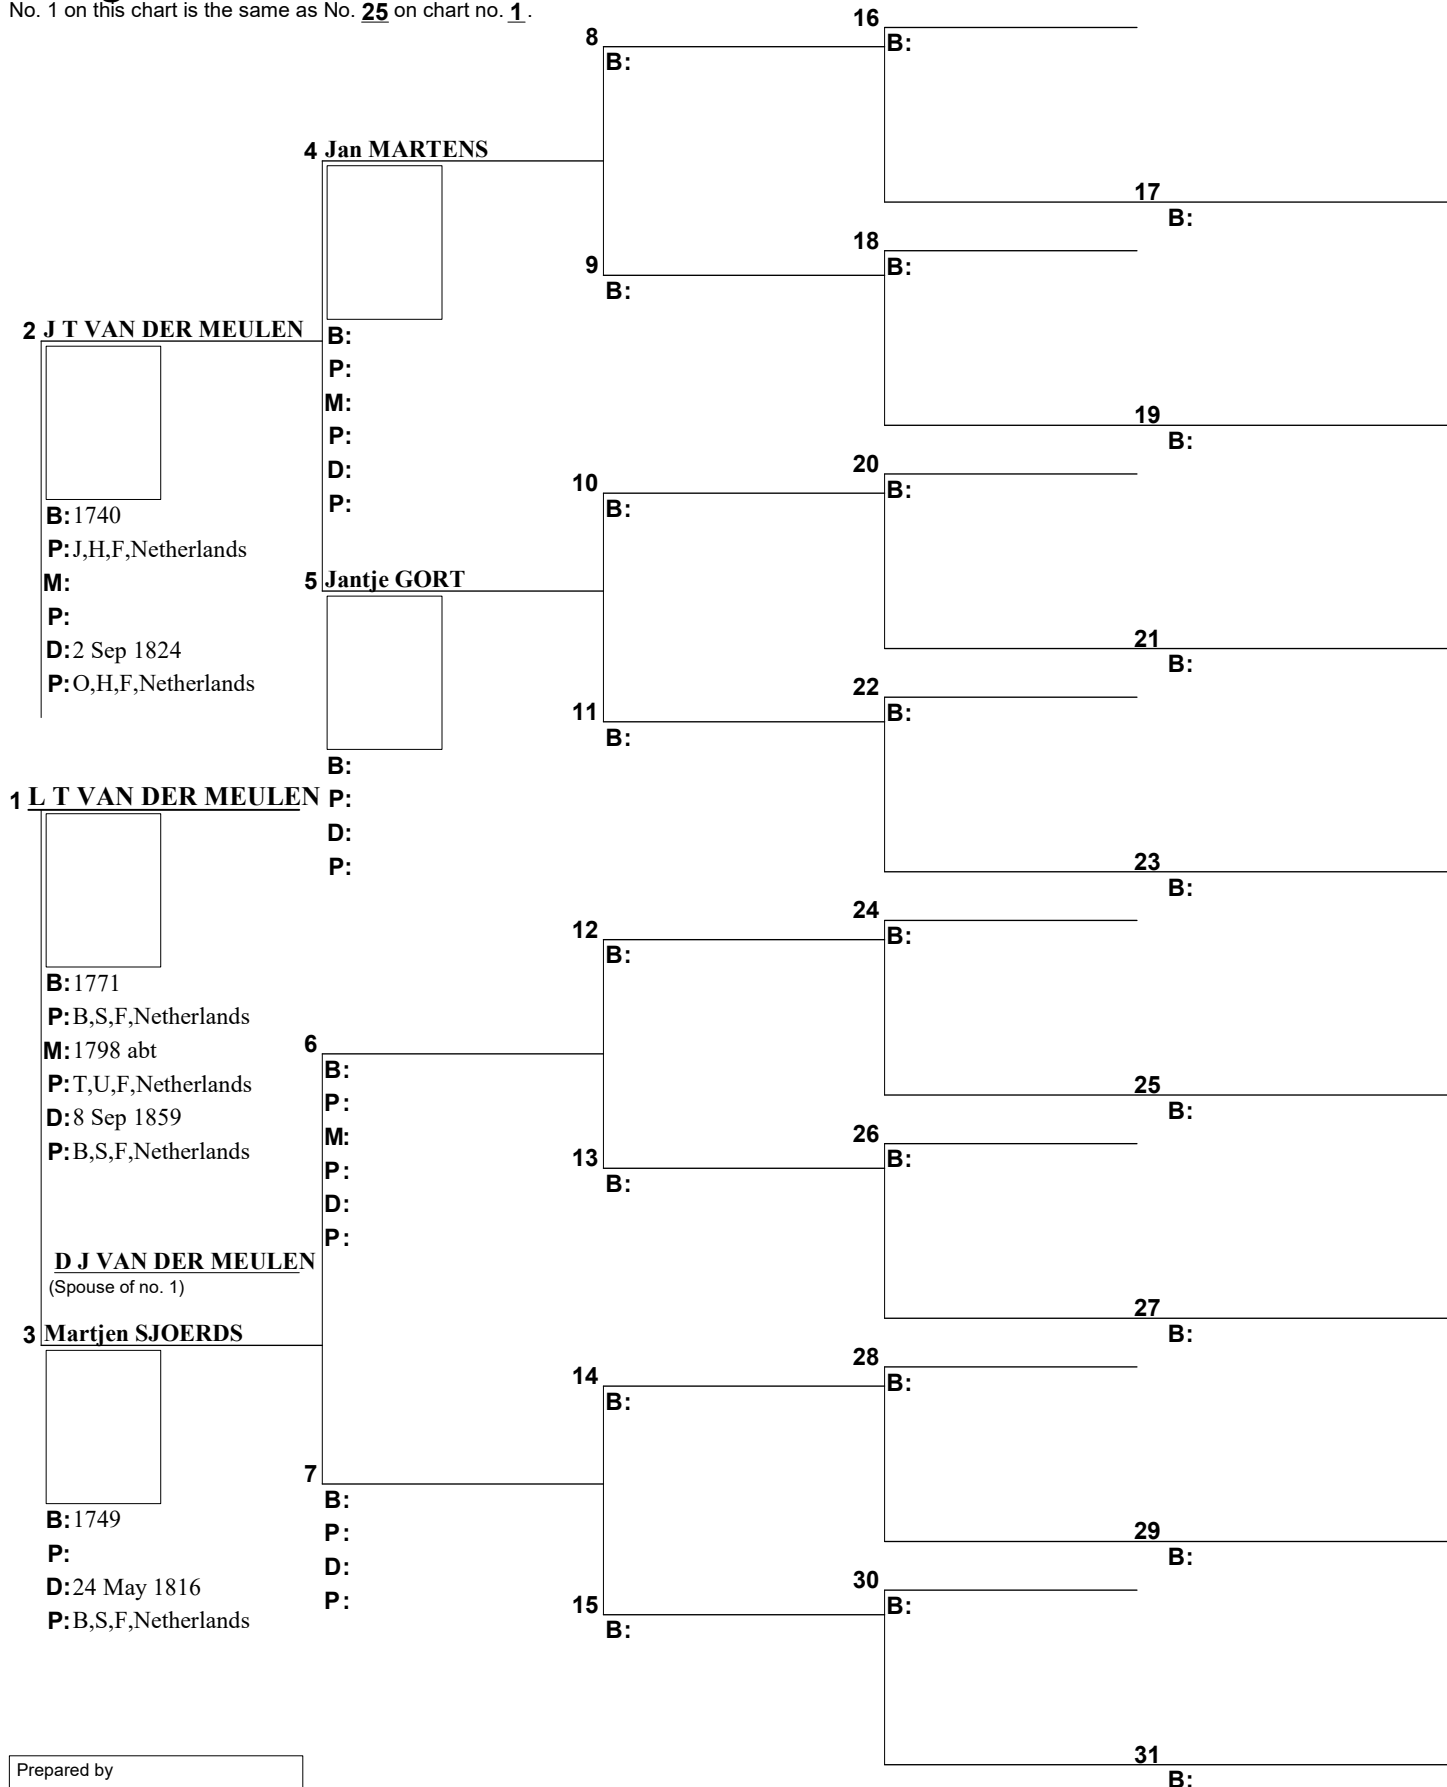

Pedigree Chart

Prepared by
 Judy Kirkpatrick
 Louisville, KY
 USA
 Telephone number Date prepared
 _____ 12 Feb 2020

Pedigree Chart

No. 1 on this chart is the same as No. 24 on chart no. 1.

2 J H VAN DER MEULEN

3 Ruurdje DOUWESD

B:
P: Netherlands
D:
P:

6

B:
P:
M:
P:
D:
P:

7

B:
P:
D:
P:

Prepared by Judy Kirkpatrick	
Louisville, KY USA	
Telephone number	Date prepared 12 Feb 2020

Pedigree Chart

No. 1 on this chart is the same as No. 25 on chart no. 1.

Prepared by Judy Kirkpatrick	
Louisville, KY USA	
Telephone number	Date prepared 12 Feb 2020

Pedigree Chart

No. 1 on this chart is the same as No. **26** on chart no. **1**.