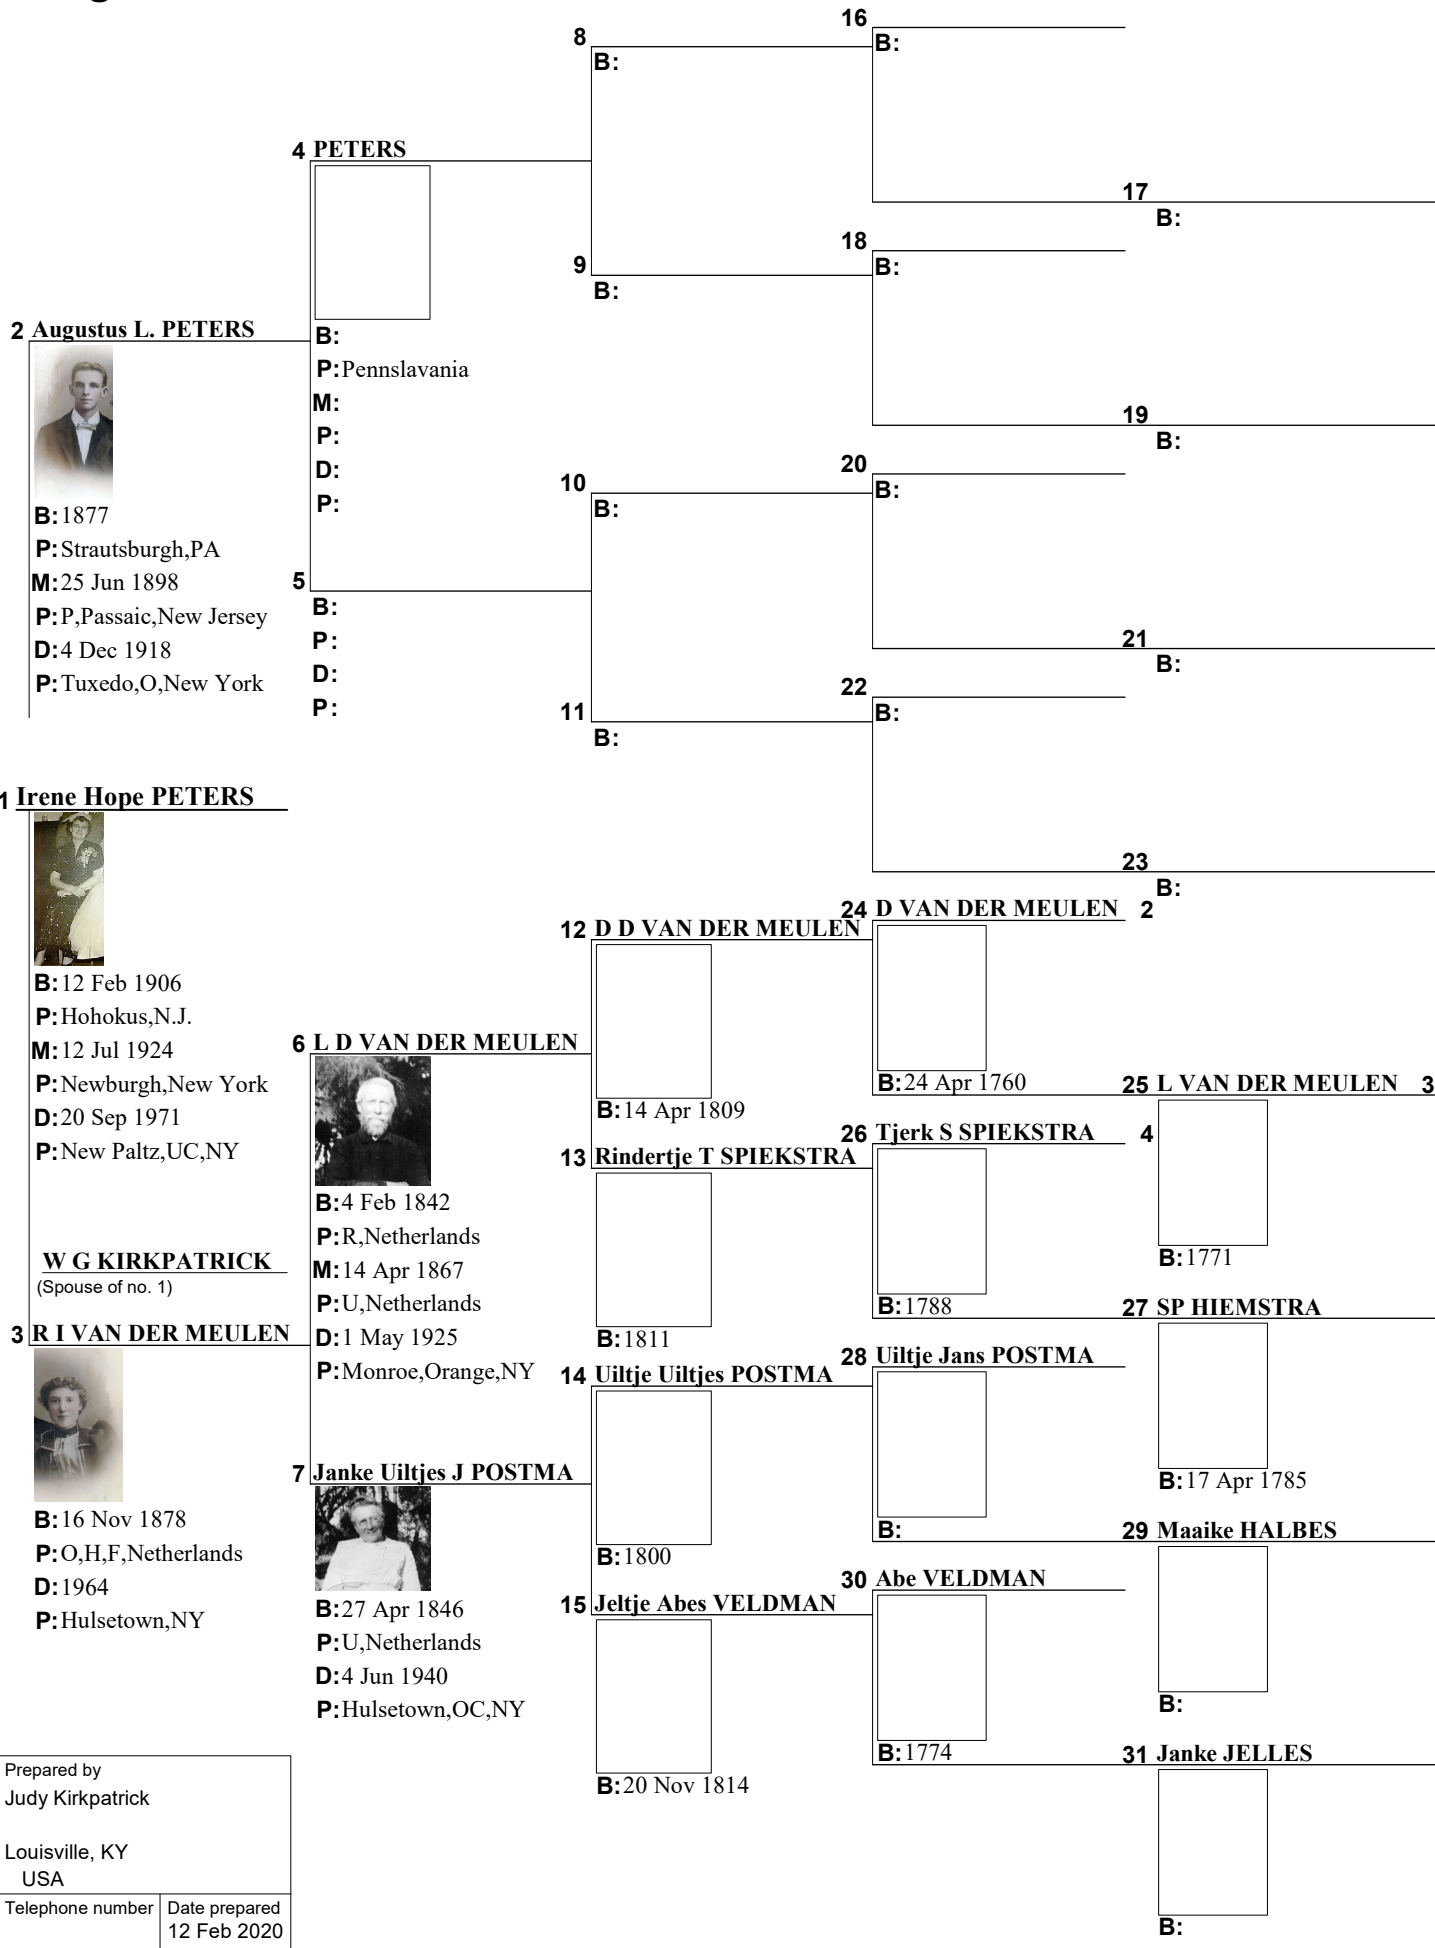

Pedigree Chart

Prepared by
 Judy Kirkpatrick
 Louisville, KY
 USA
 Telephone number Date prepared
 _____ 12 Feb 2020

Pedigree Chart

No. 1 on this chart is the same as No. 24 on chart no. 1.

2 J H VAN DER MEULEN

B:
P:
M:
P:
D:
P:

4

B:
P:
M:
P:
D:
P:

5

B:
P:
D:
P:

1 D J VAN DER MEULEN

B: 24 Apr 1760
P: T,U,F,Netherlands
M: 1798 abt
P: T,U,F,Netherlands
D: 2 Sep 1808
P: T,U,F,Netherlands

L T VAN DER MEULEN
(Spouse of no. 1)

3 Ruurdje DOUWESD

B:
P: Netherlands
D:
P:

6

B:
P:
M:
P:
D:
P:

7

B:
P:
D:
P:

Prepared by Judy Kirkpatrick	
Louisville, KY USA	
Telephone number	Date prepared 12 Feb 2020

Pedigree Chart