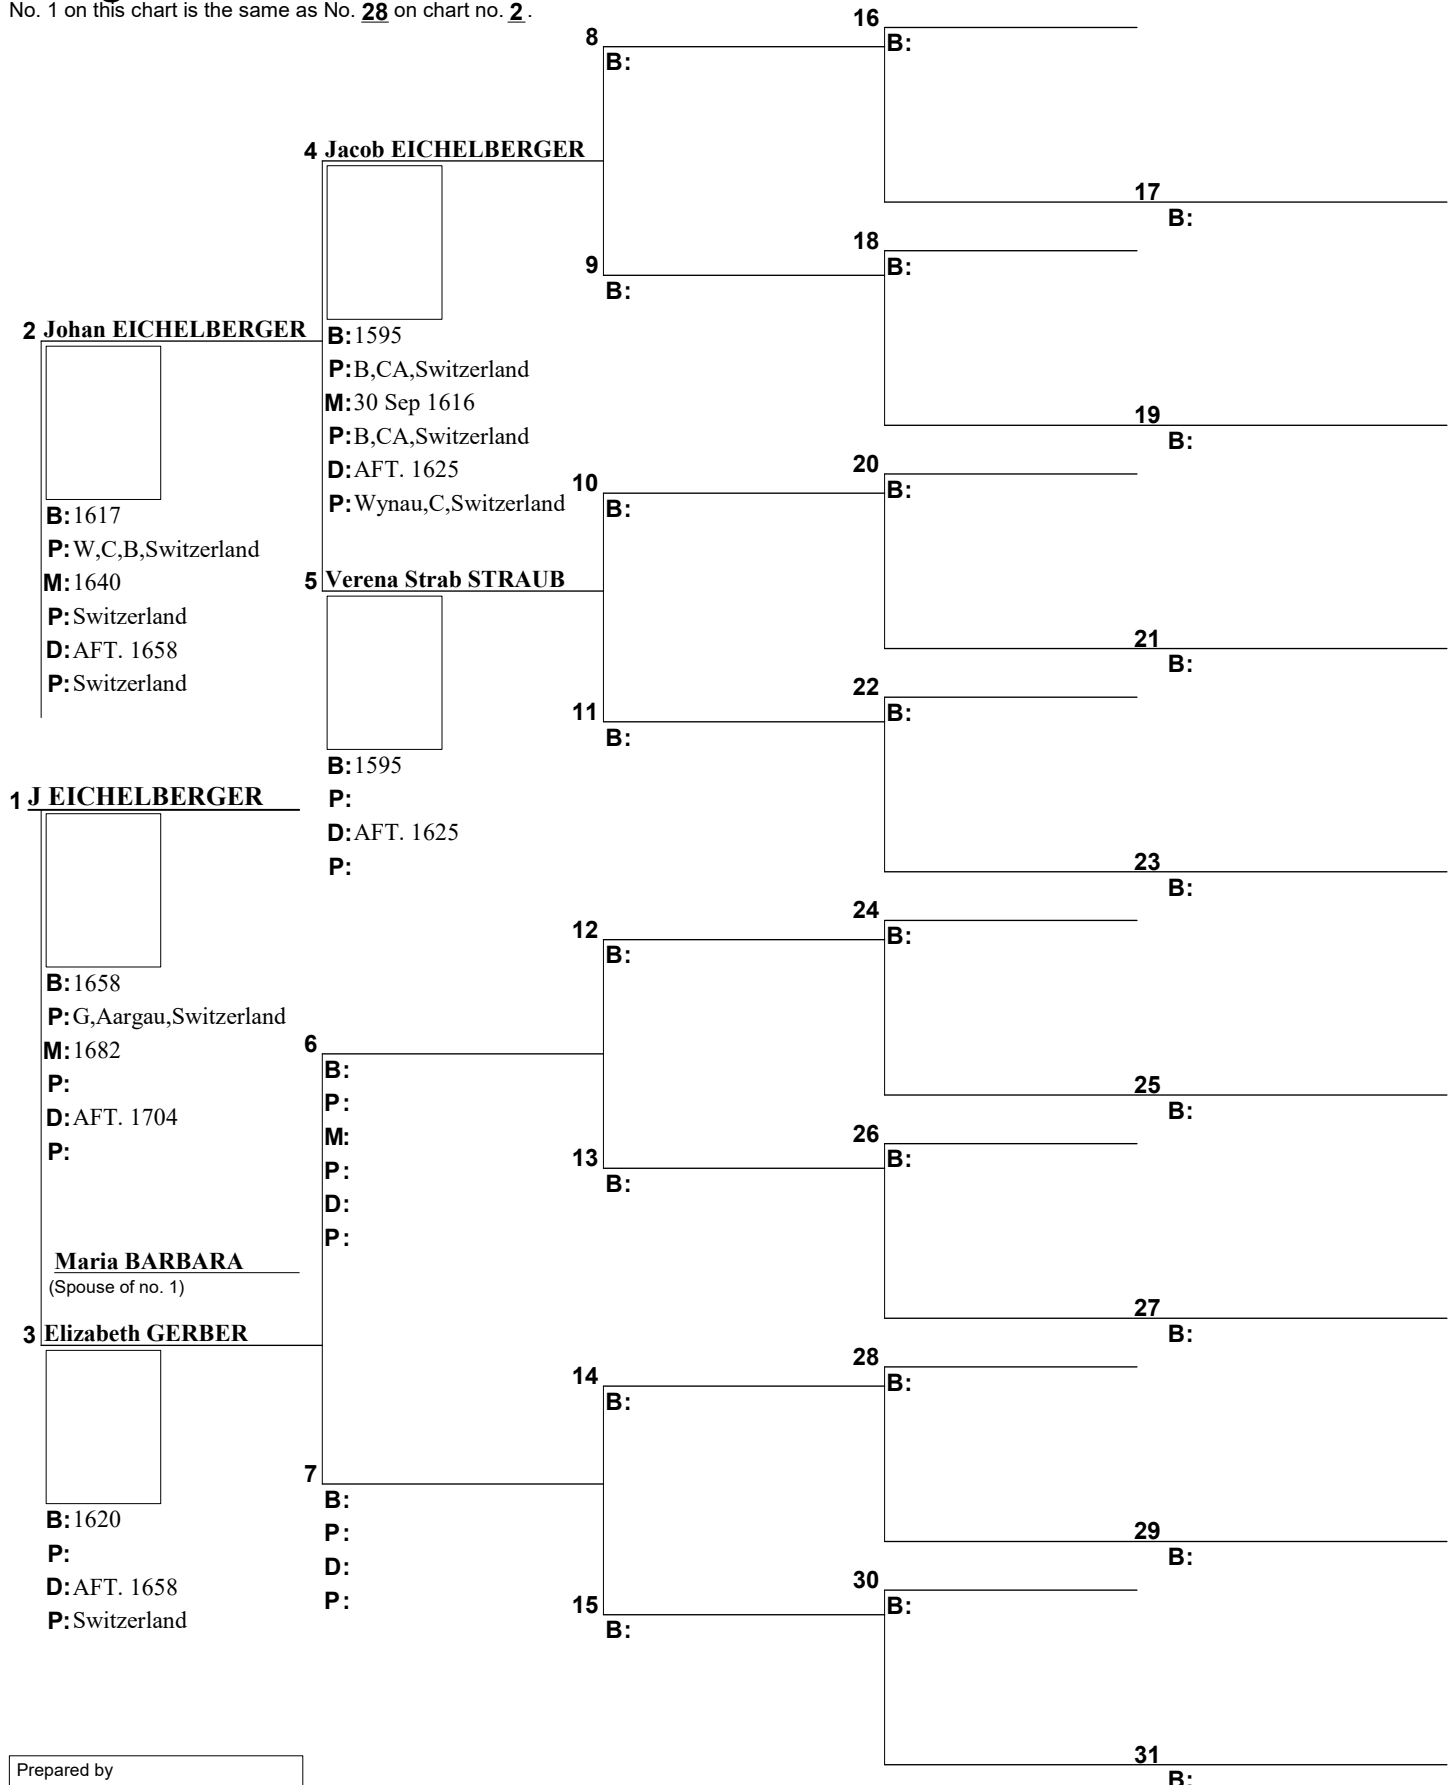

Pedigree Chart

No. 1 on this chart is the same as No. 25 on chart no. 2.

2 Phillippe ENSMINGER

B: 1650
P:
M:
P:
D: AFT. 1670
P:

4

B:
P:
M:
P:
D:
P:

5

B:
P:
D:
P:

B:
P:
D:
P:

Prepared by Judy Kirkpatrick	
Louisville, KY USA	
Telephone number	Date prepared 12 Feb 2020

Pedigree Chart

No. 1 on this chart is the same as No. 28 on chart no. 2.

Prepared by Judy Kirkpatrick	
Louisville, KY USA	
Telephone number	Date prepared 12 Feb 2020