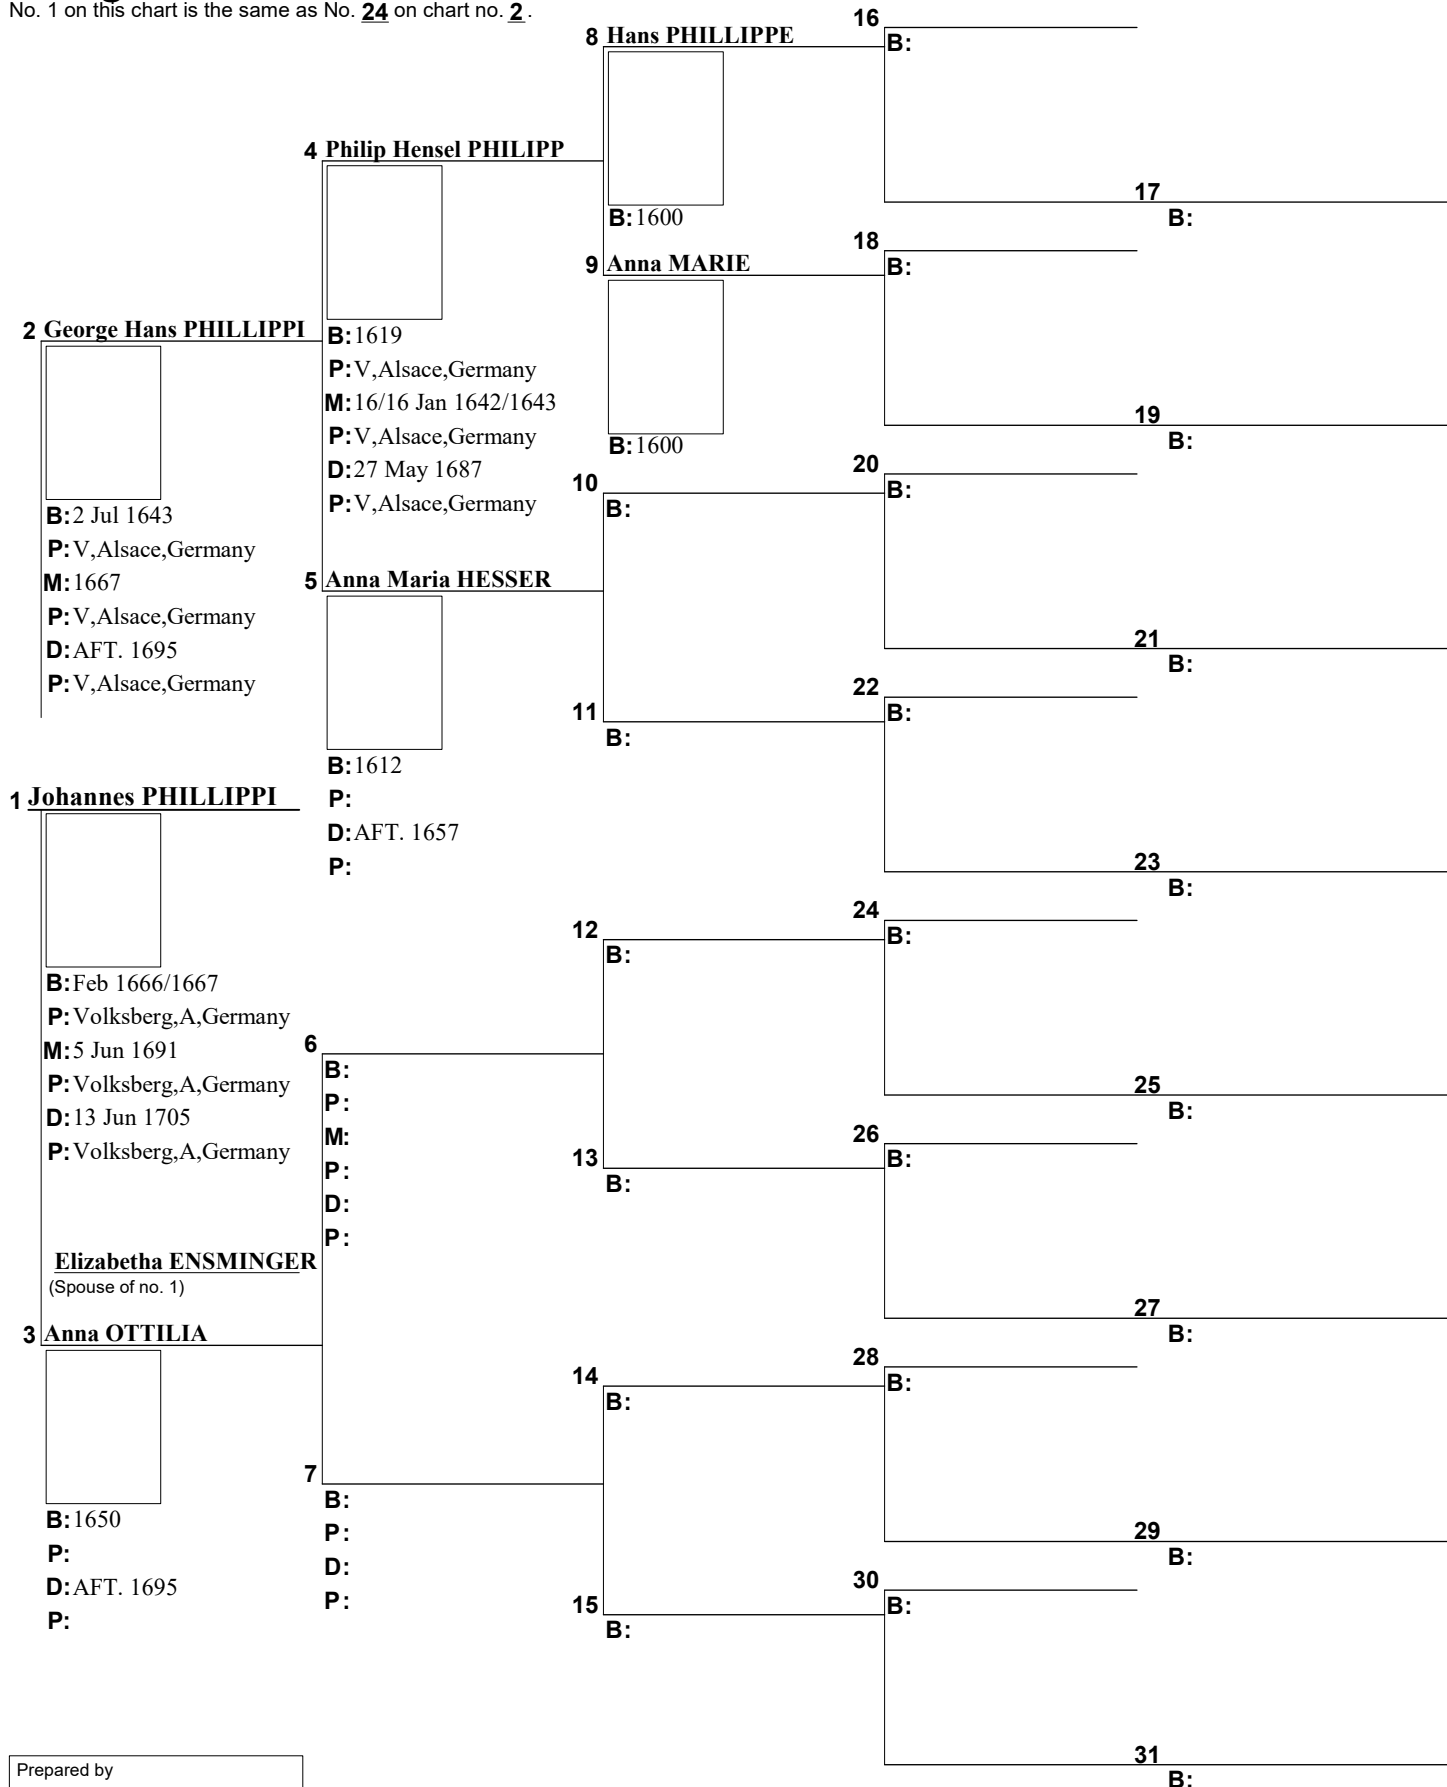

Pedigree Chart

Prepared by
 Judy Kirkpatrick

Louisville, KY
 USA

Telephone number	Date prepared
	12 Feb 2020

Pedigree Chart

No. 1 on this chart is the same as No. 21 on chart no. 1.

Prepared by
 Judy Kirkpatrick

Louisville, KY
 USA

Telephone number	Date prepared
	12 Feb 2020

Pedigree Chart

No. 1 on this chart is the same as No. **24** on chart no. **2**.

Prepared by Judy Kirkpatrick	
Louisville, KY USA	
Telephone number	Date prepared 12 Feb 2020