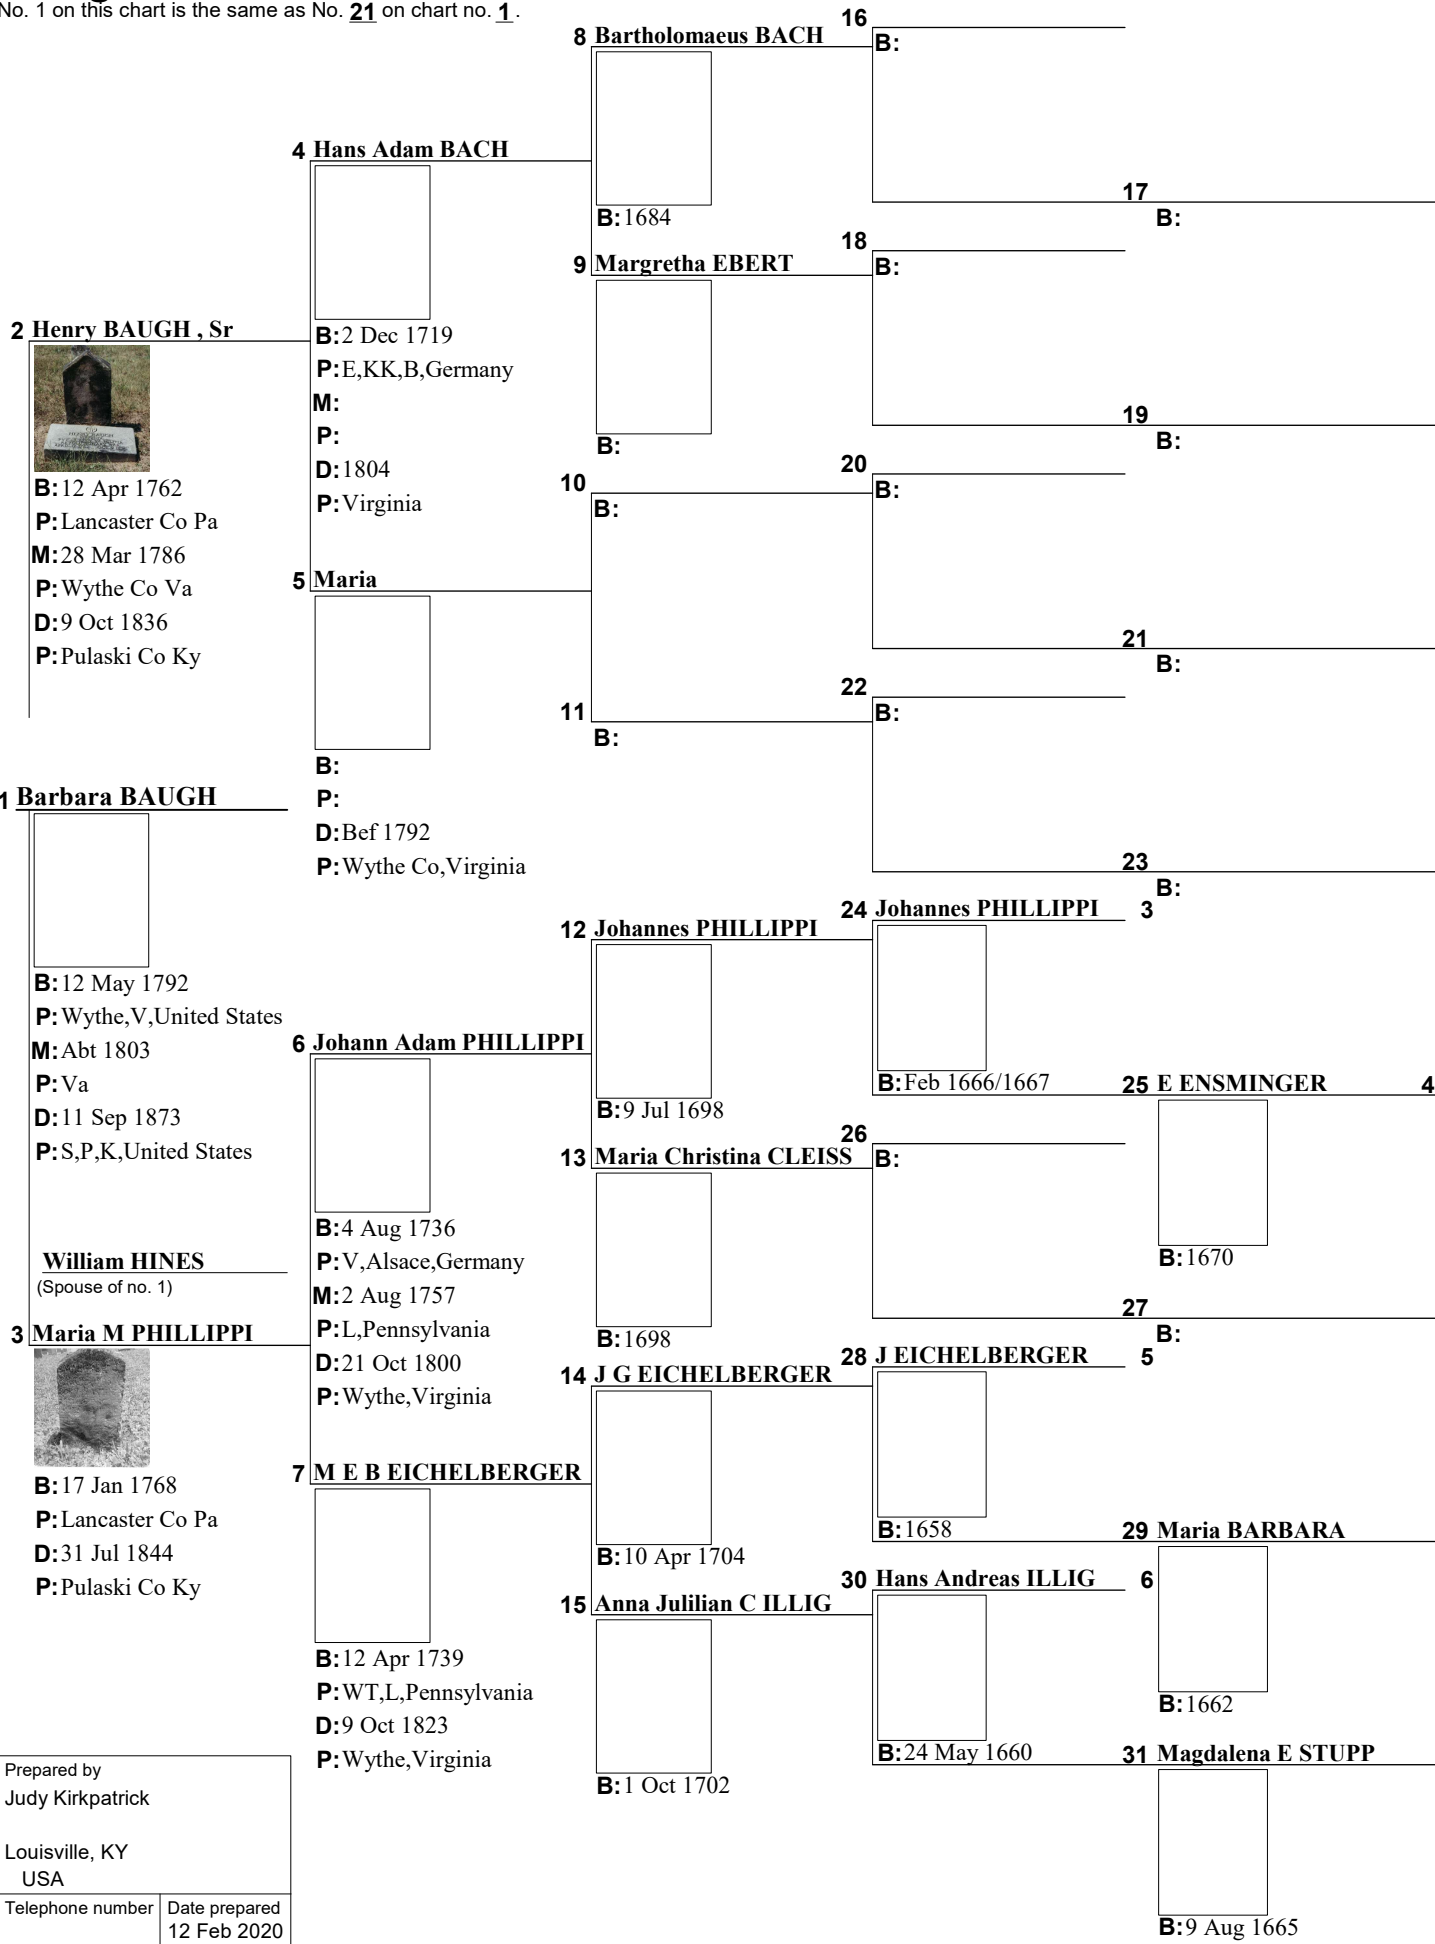

Pedigree Chart

Prepared by
 Judy Kirkpatrick

Louisville, KY
 USA

Telephone number	Date prepared
	12 Feb 2020

Pedigree Chart

No. 1 on this chart is the same as No. 21 on chart no. 1.

Prepared by
 Judy Kirkpatrick

Louisville, KY
 USA

Telephone number	Date prepared
	12 Feb 2020

Pedigree Chart

No. 1 on this chart is the same as No. **24** on chart no. **2**.

Prepared by Judy Kirkpatrick	
Louisville, KY USA	
Telephone number	Date prepared 12 Feb 2020