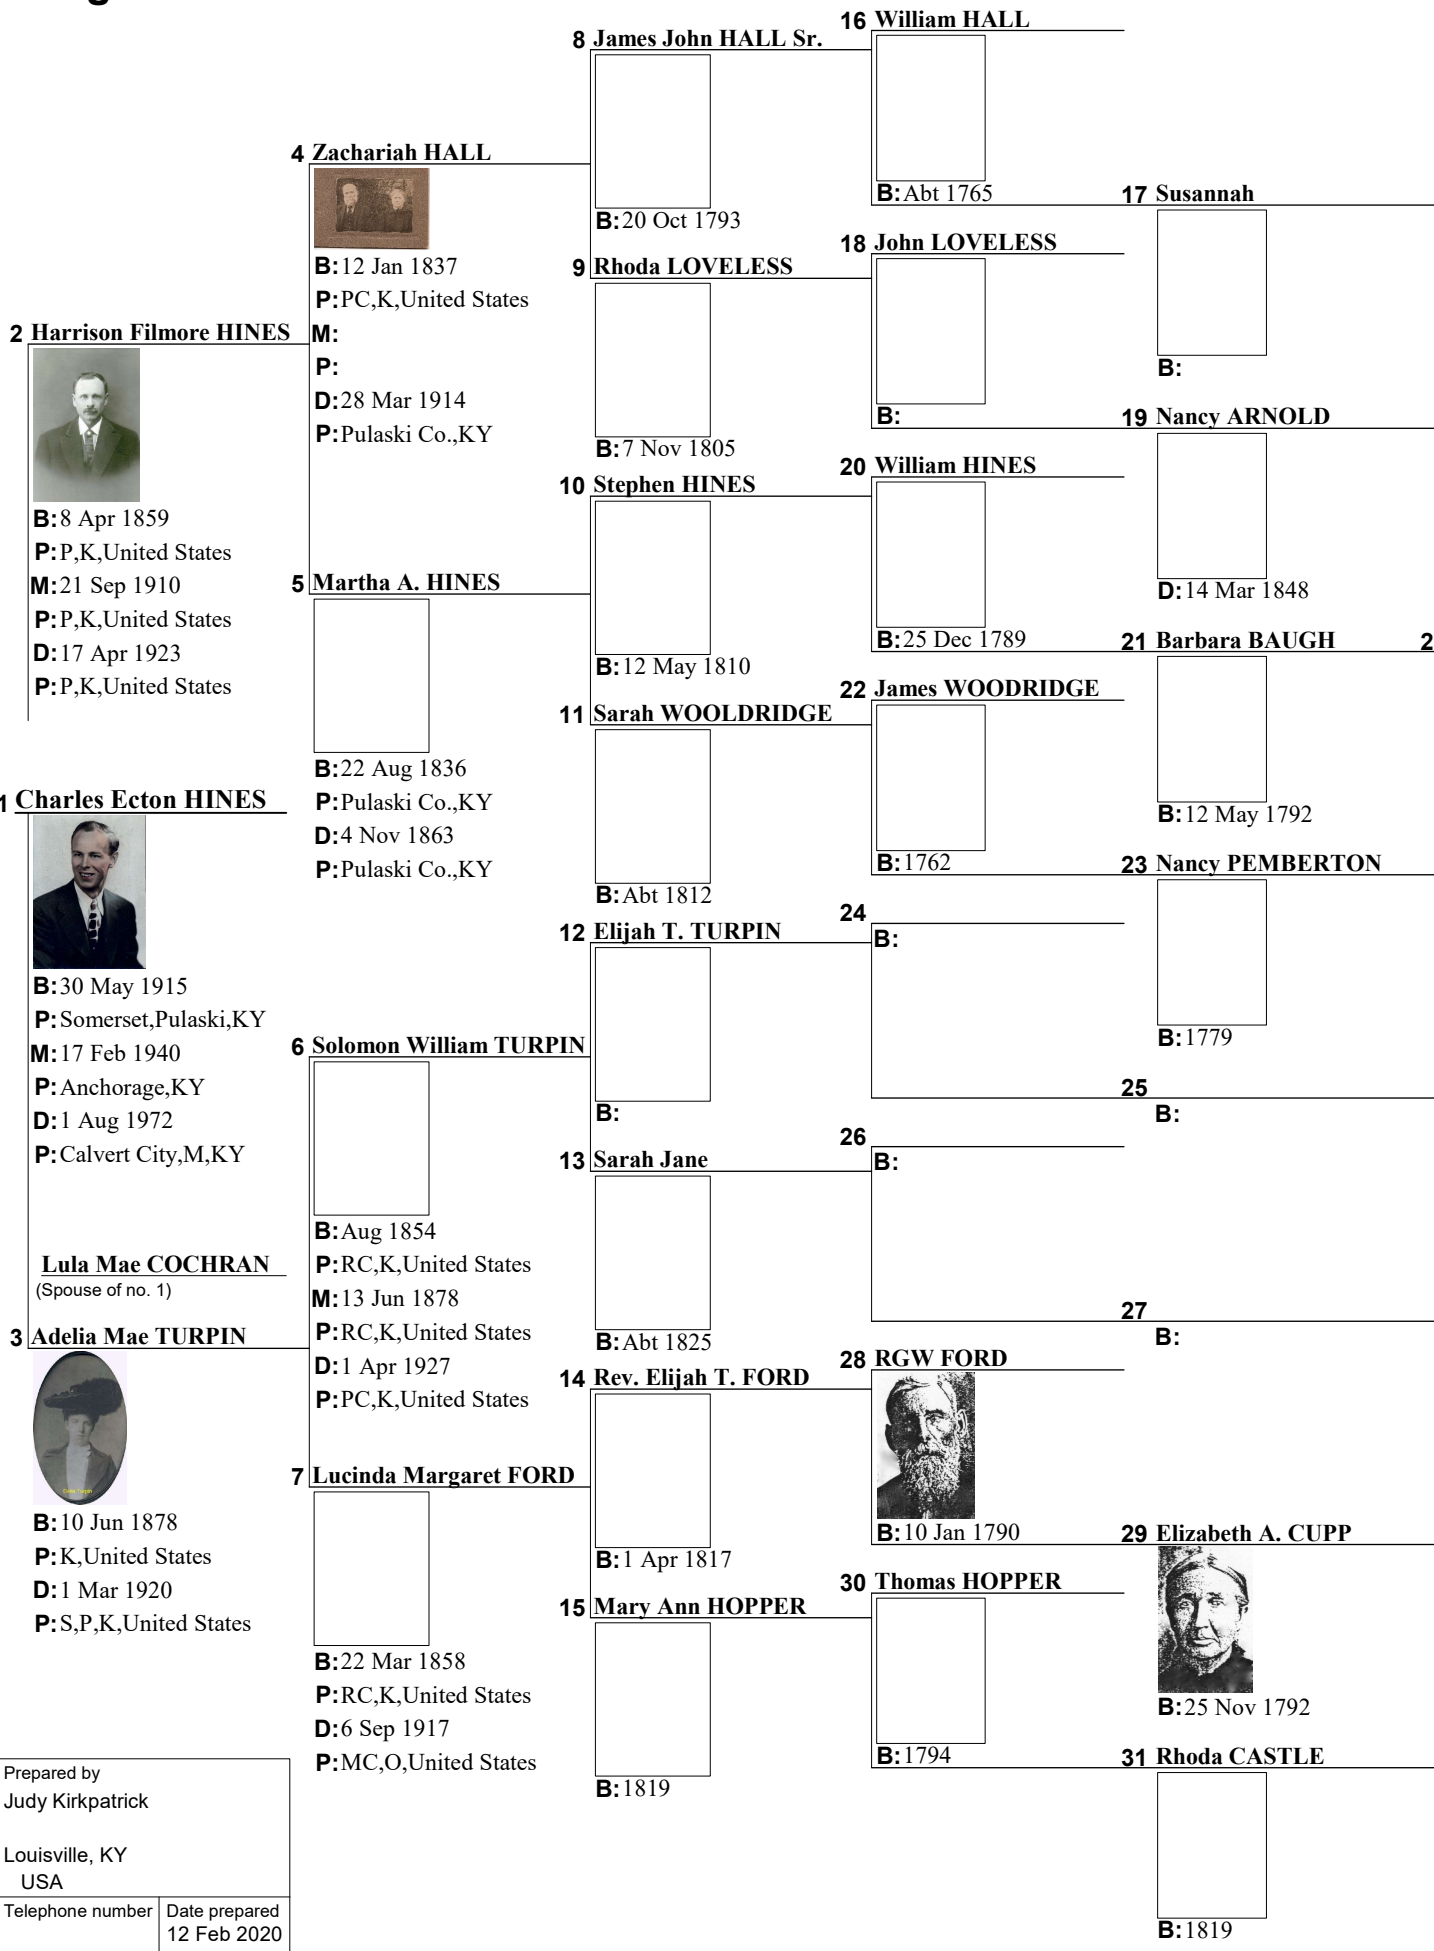

Pedigree Chart

Prepared by
 Judy Kirkpatrick

Louisville, KY
 USA

Telephone number	Date prepared
	12 Feb 2020

Pedigree Chart

No. 1 on this chart is the same as No. 21 on chart no. 1.

Prepared by
 Judy Kirkpatrick

Louisville, KY
 USA

Telephone number	Date prepared
	12 Feb 2020

Pedigree Chart

No. 1 on this chart is the same as No. **24** on chart no. **2**.

Prepared by Judy Kirkpatrick	
Louisville, KY USA	
Telephone number	Date prepared 12 Feb 2020

Pedigree Chart

No. 1 on this chart is the same as No. 25 on chart no. 2.

2 Phillippe ENSMINGER

B: 1650
P:
M:
P:
D: AFT. 1670
P:

4

B:
P:
M:
P:
D:
P:

5

B:
P:
D:
P: