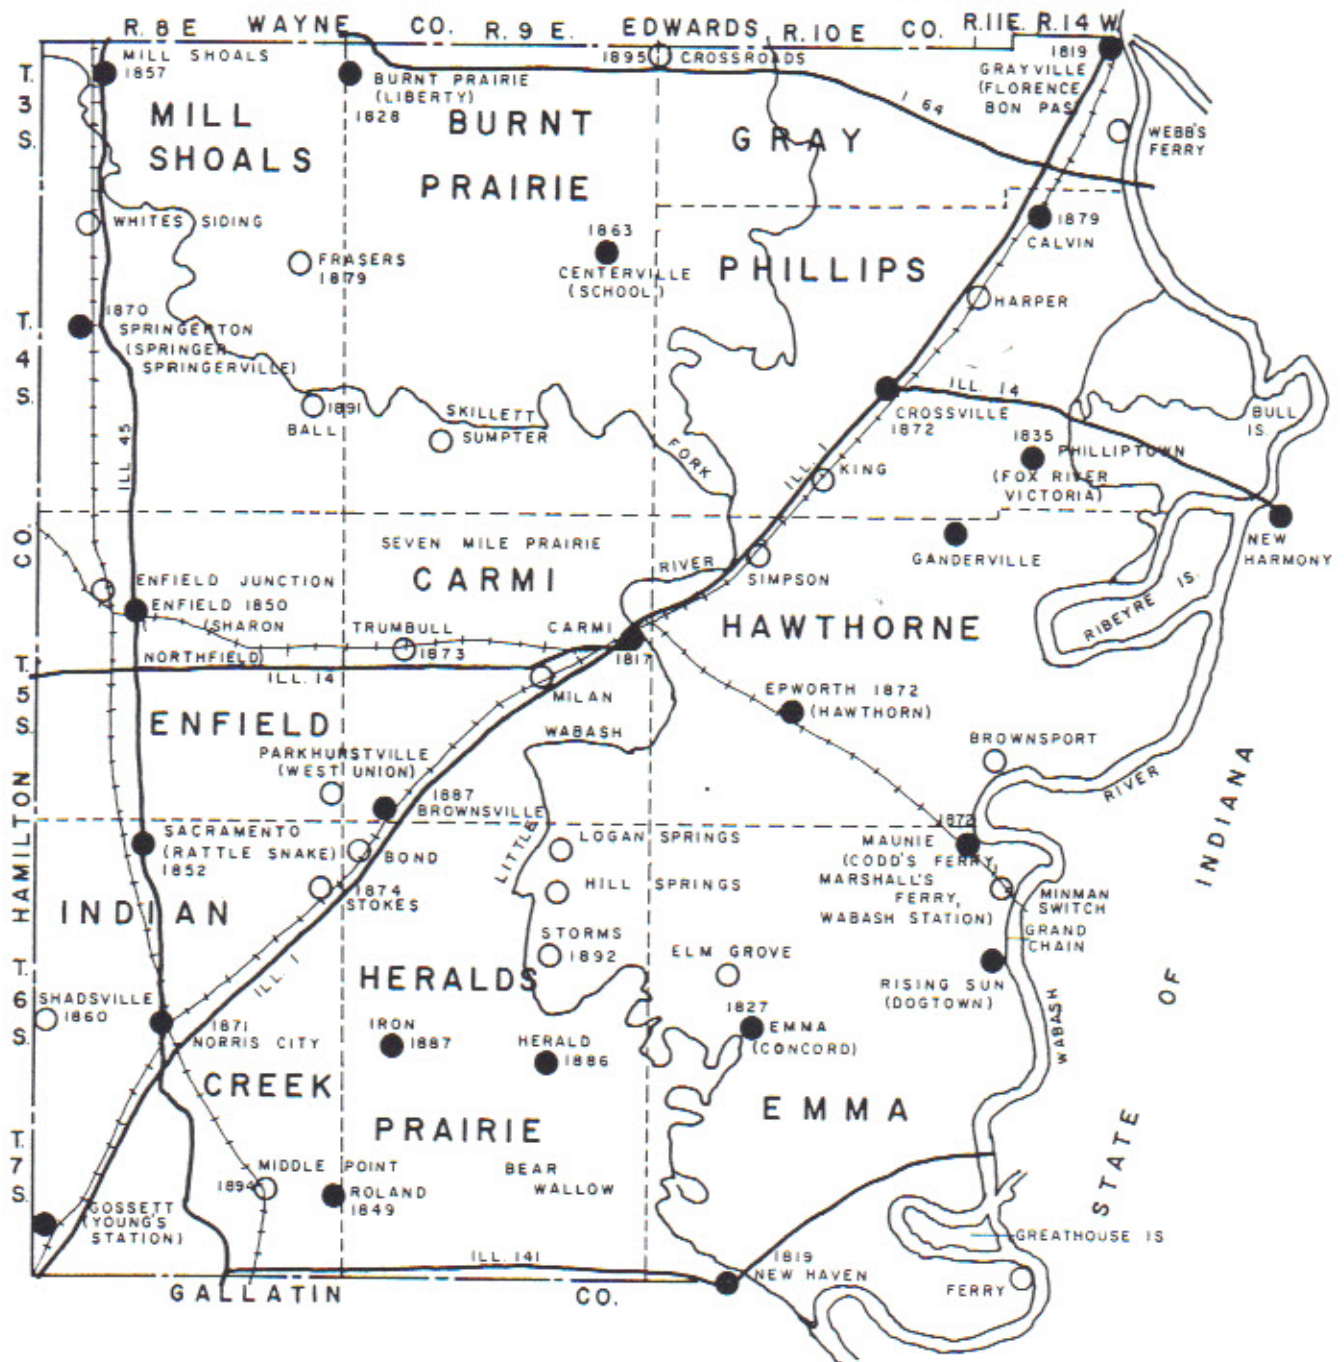

WHITE COUNTY ILLINOIS

- TOWNS, VILLAGES & STATIONS
- GHOST TOWNS
- DATE OF ORIGIN: 9 December 1815
- PARENT: Gallatin County of Illinois Territory
- SOURCE OF NAME: Leonard White, Major of Territorial militia
- COUNTY SEAT: Carmi 62821
- SAGA COVER: Vol. IX, No. 3; Fall, 1982