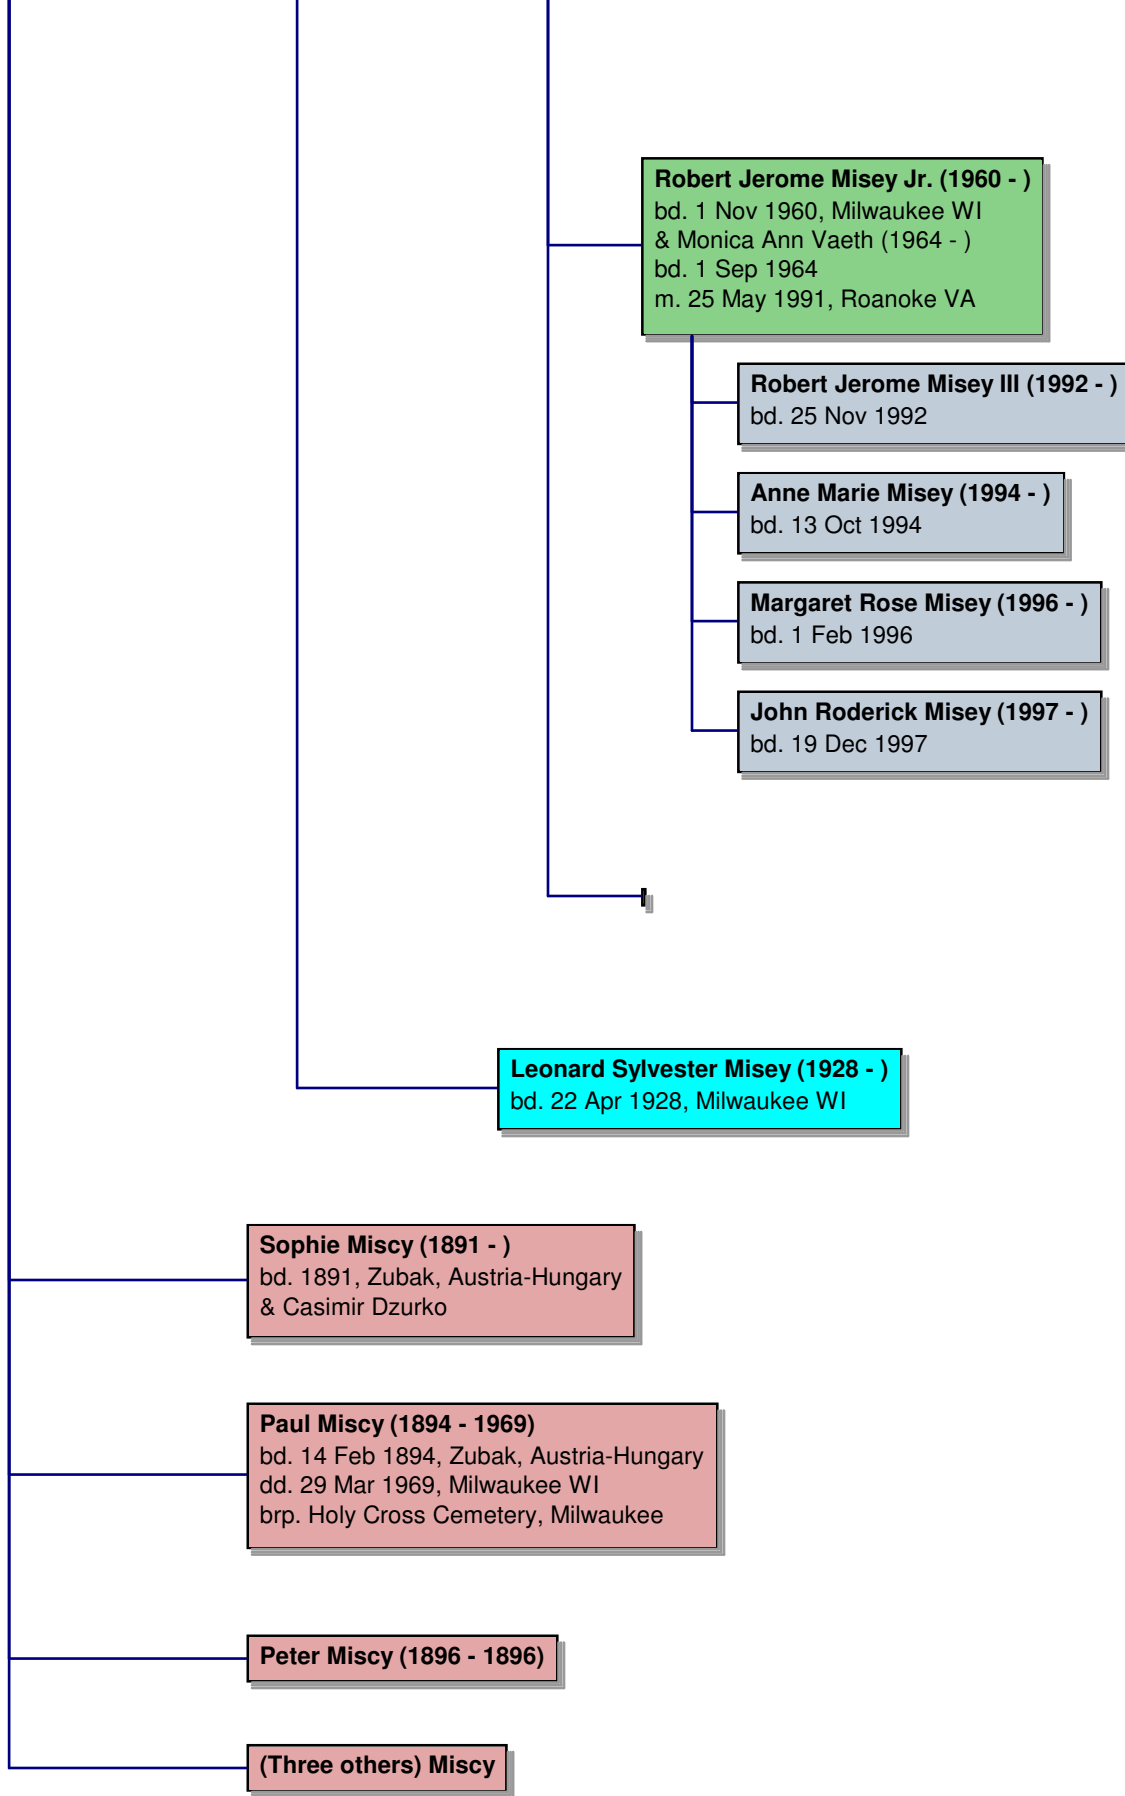

**Chart Prepared
by Neil A. Boyer
November 12, 2014**

**For further details,
search on "Misey
Family of Milwaukee."**