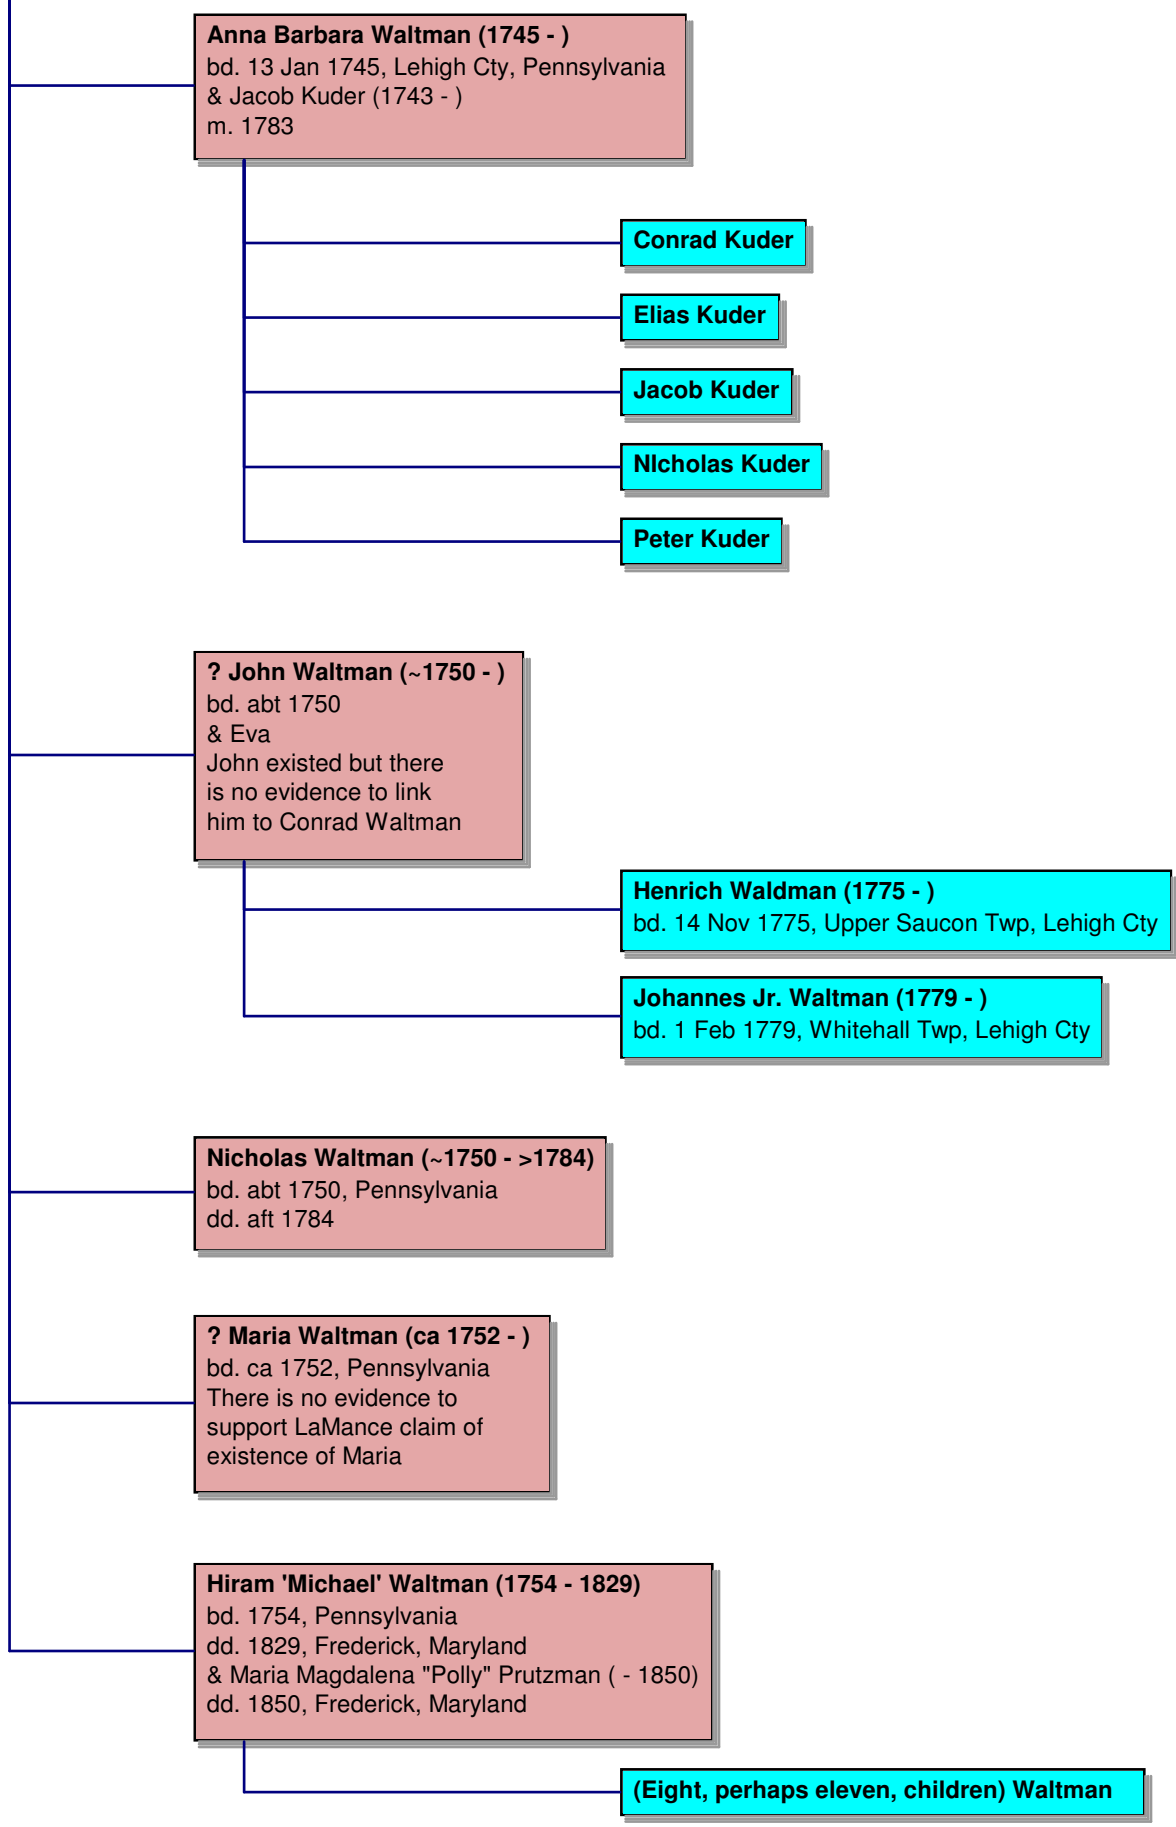

**Chart prepared
by Neil A. Boyer
July 29, 2008**