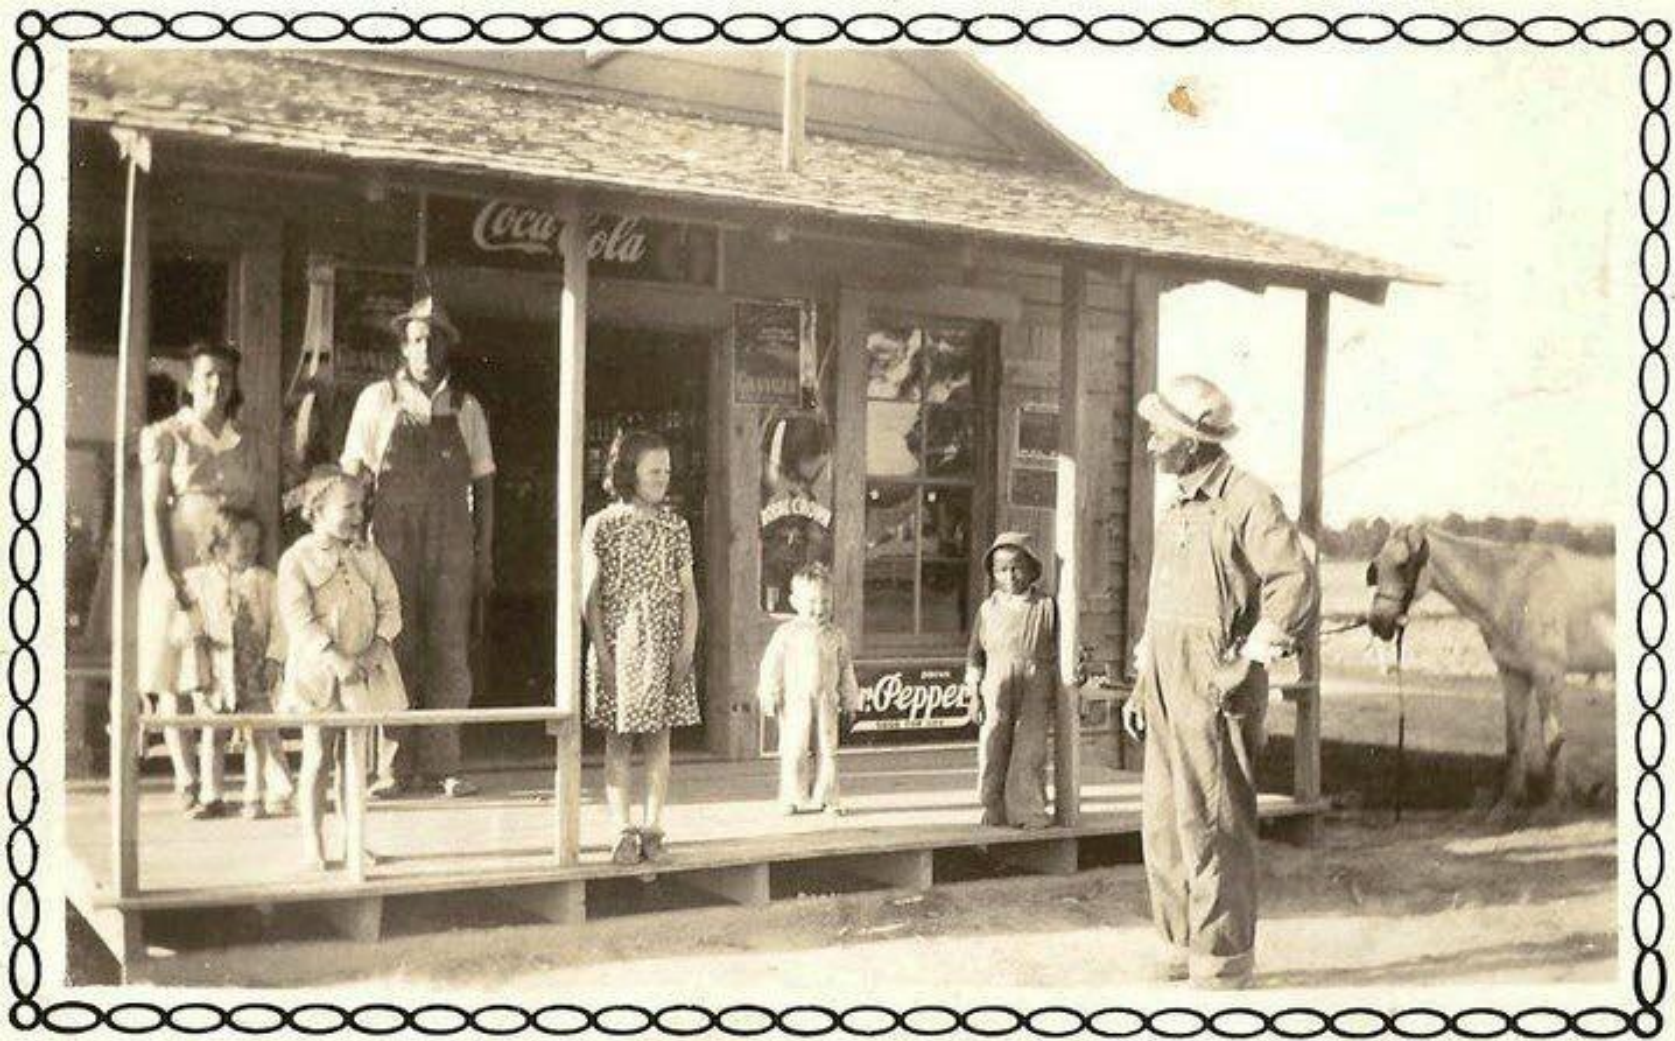

## Roy Eaton Store @ 1938

---

Maisie Cobb Eaton, with daughter Martha (left back) and son Paul, (middle front). Maisie's brother Dee Cobb is to her immediate right. This store was located on Hwy 32 between Ashdown and Foreman, and was a gathering place for the community. Thanks to Martha Eaton Edwards & daughter Kim Kyle for the photo.