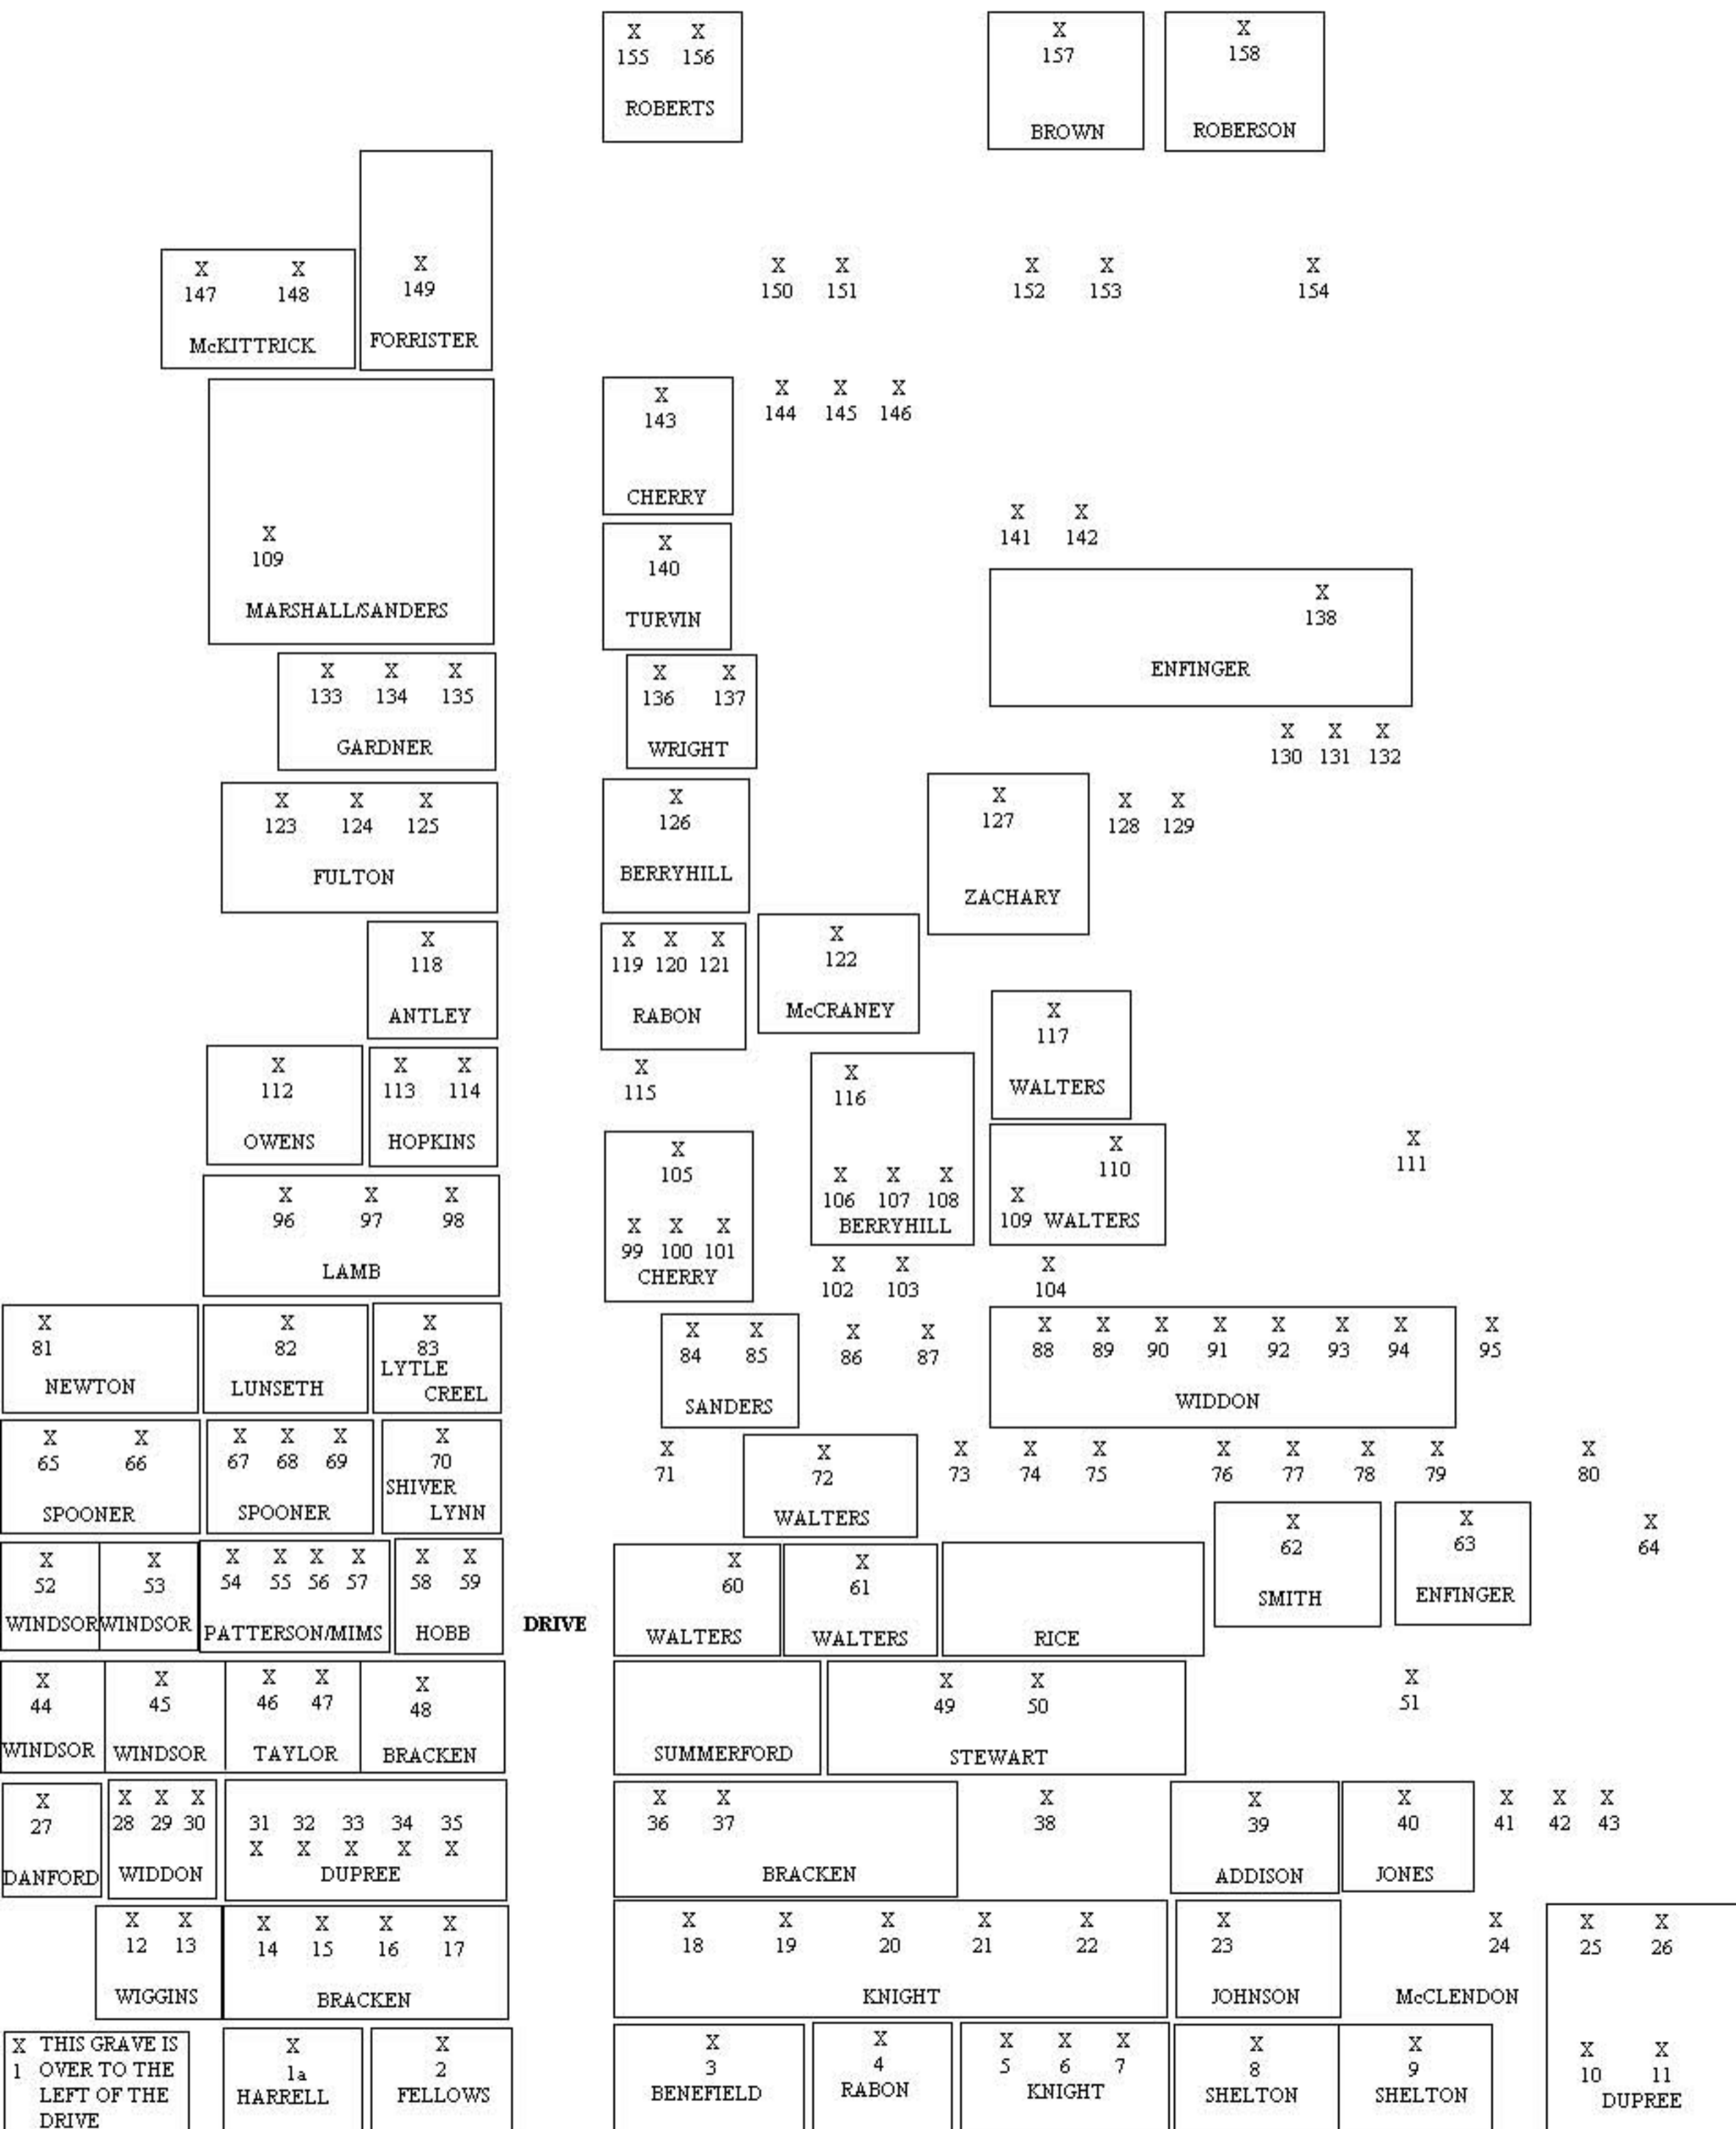

PLOT #1
#1-158

PLOT #2
#159-257

PLOT #3
#258-366

PLOT #4
#367-482

PLOT #5
#483-637

PLOT #6
#638-683

CHURCH

BLUFF SPRINGS PLOT LAYOUT

Bluff Springs Baptist Layout Plot #1

Created by Lawrence Downes

X
257
MENDHEIM

X X X X X
248 249 250 251 252
WOOD

X
253
MERCER

X X
254 255

X
256

X
240

X X X X X X X
241 242 243 244 245 246 247
MENDHEIM

X
236
AMAN

X X X
237 238 239

X
234
AMAN

X
235
McCALLISTER

X X
232 233
GUNTER

X
225

X X X X X X
226 227 228 229 230 231

X X
203 204

X X X X
196 197 198 199

X X X X X
191 192 193 194 195

X X X X
182 183 184 185

X X X X X
186 187 188 189 190
SPOONER

DRIVE

X
177

X X
178 179
TAYLOR