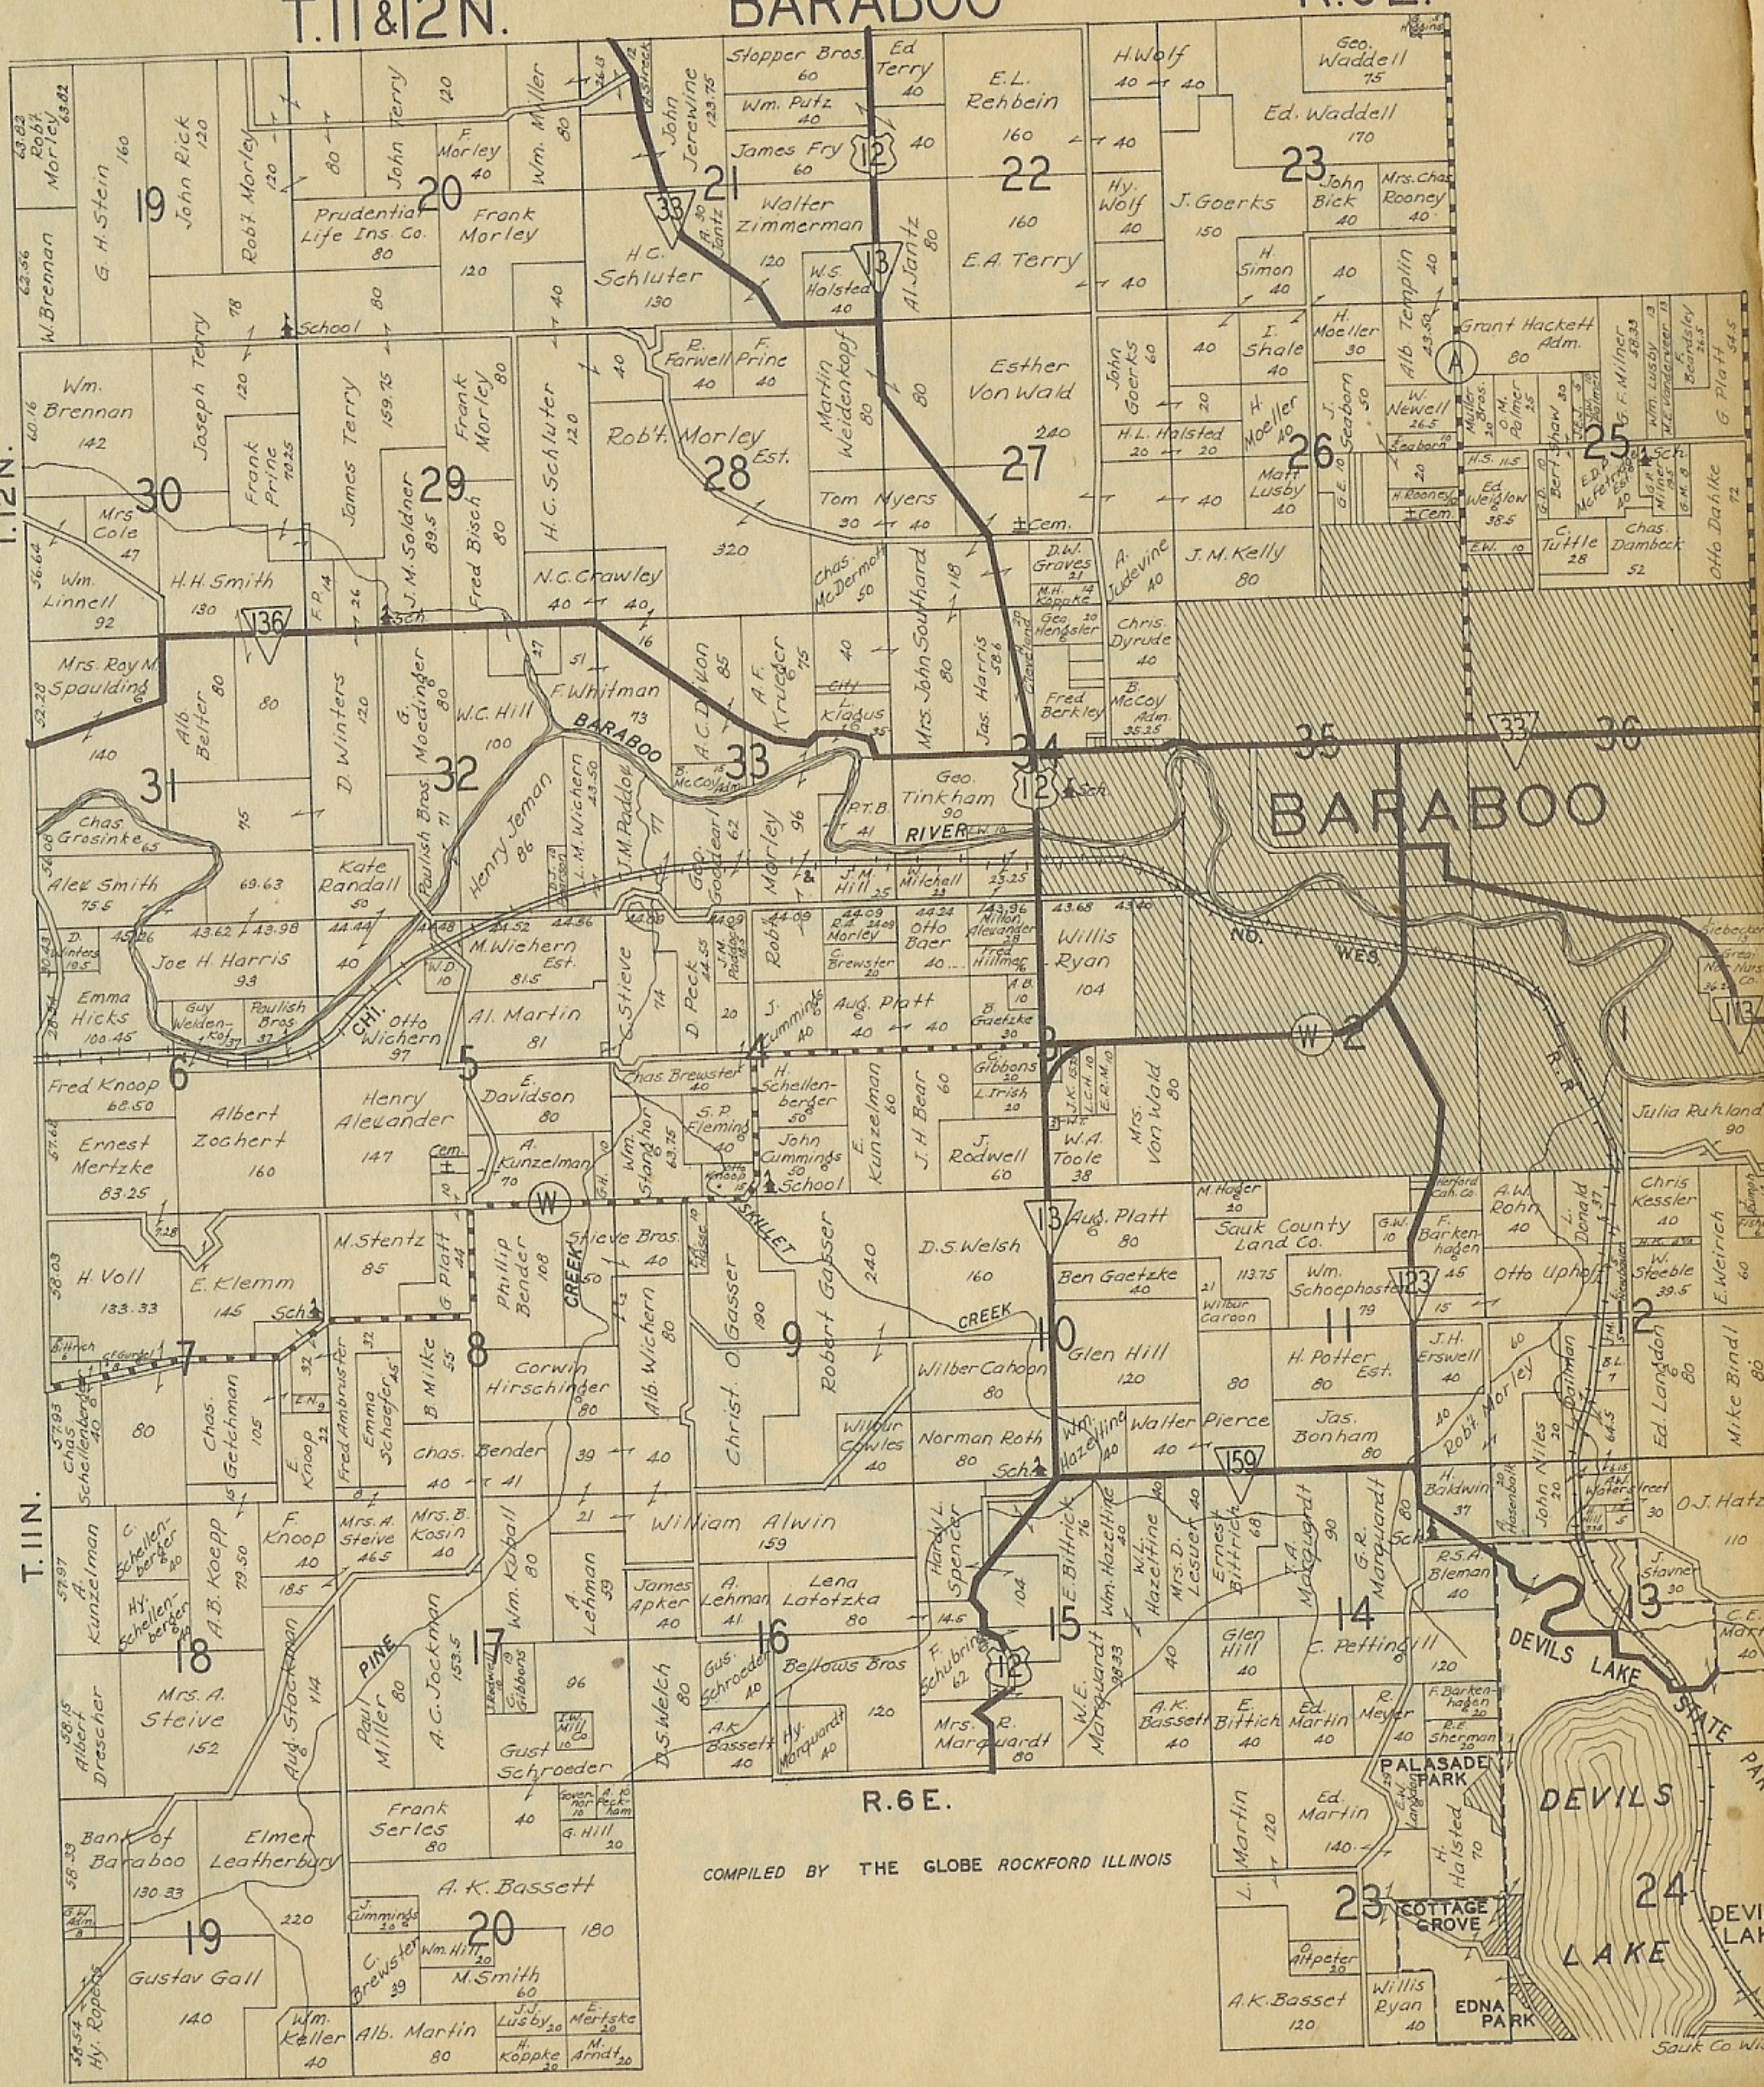

T.11&12N. MAP NO. 2 BARABOO R.6E.

COMPILED BY THE GLOBE ROCKFORD ILLINOIS

T.11N.

R.6E.

DEVILS LAKE STATE PARK
DEVILS LAKE
SAUK CO. WIS.

BARABOO

BARABOO RIVER

SHILLET CREEK

CREEK

PINE CREEK

PALASADE PARK

COTTAGE GROVE

EDNA PARK

T.12N.

T.11N.

T.11N.