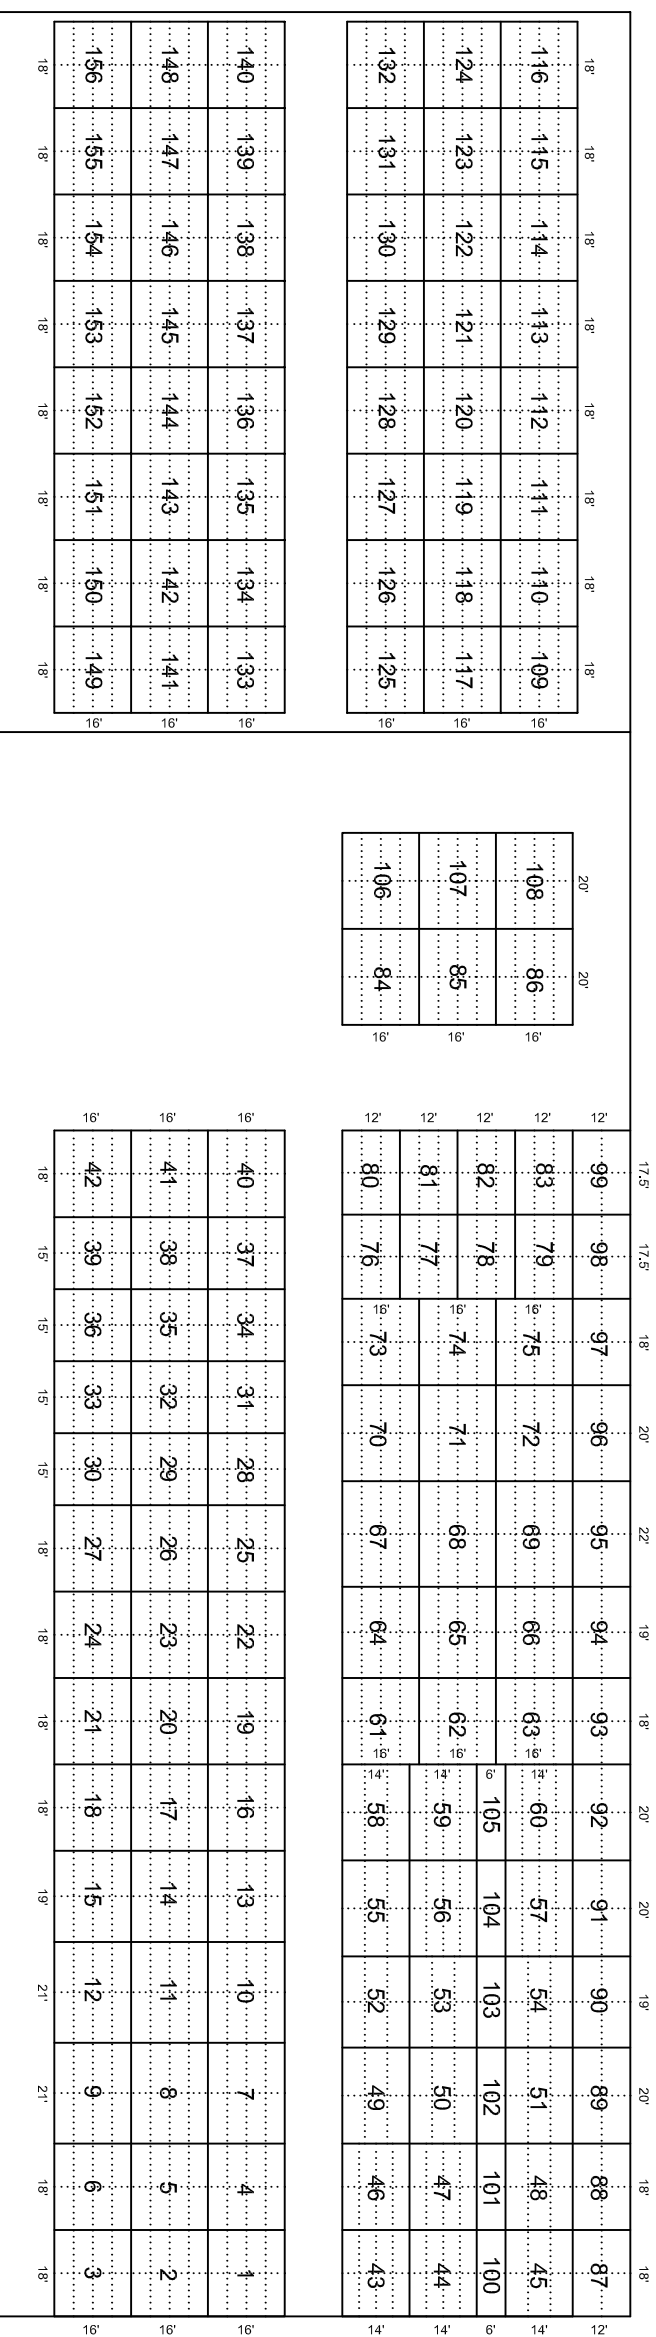

N

Scale: 1" = 40'

Clay Banks Cemetery

Site Detail (Typical)

8 Sites per Lot

6 Sites per Lot

4 Sites per Lot

2 Sites per Lot