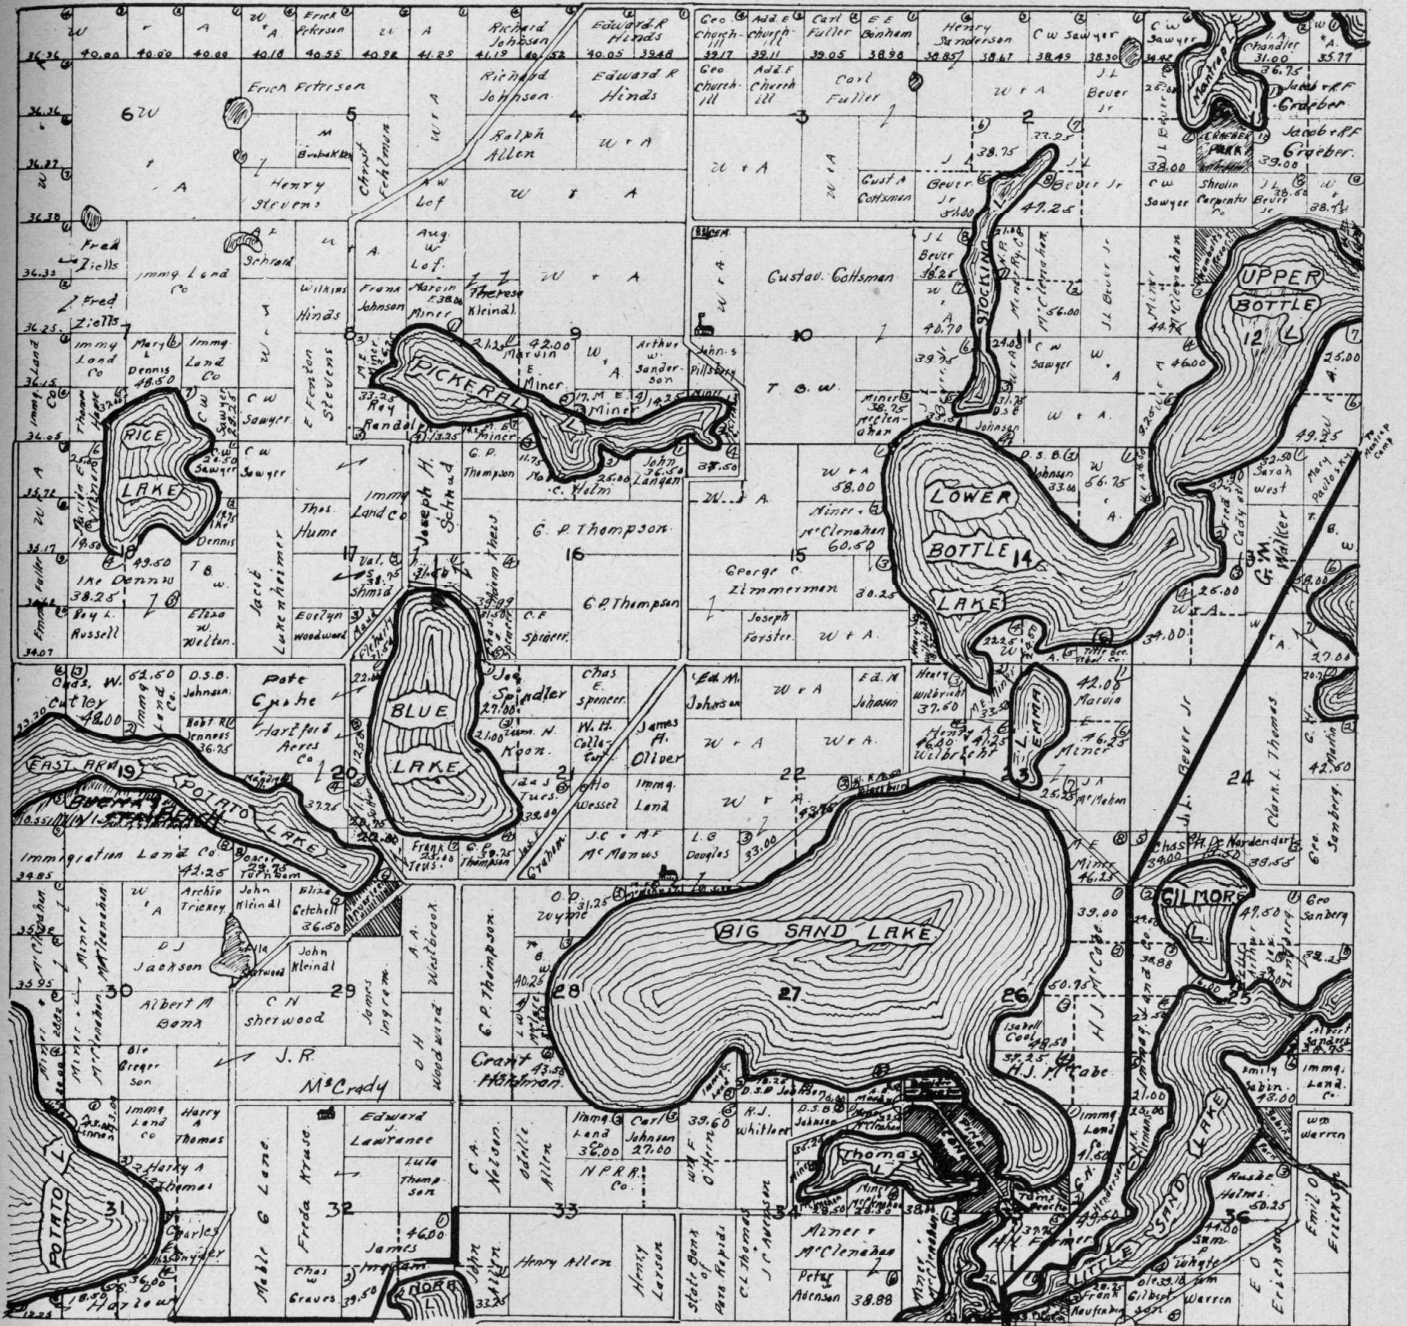

LAKE EMMA

T. 141 R. 34

Plat for sale by G.A. Todd - Park Rapids Minn.