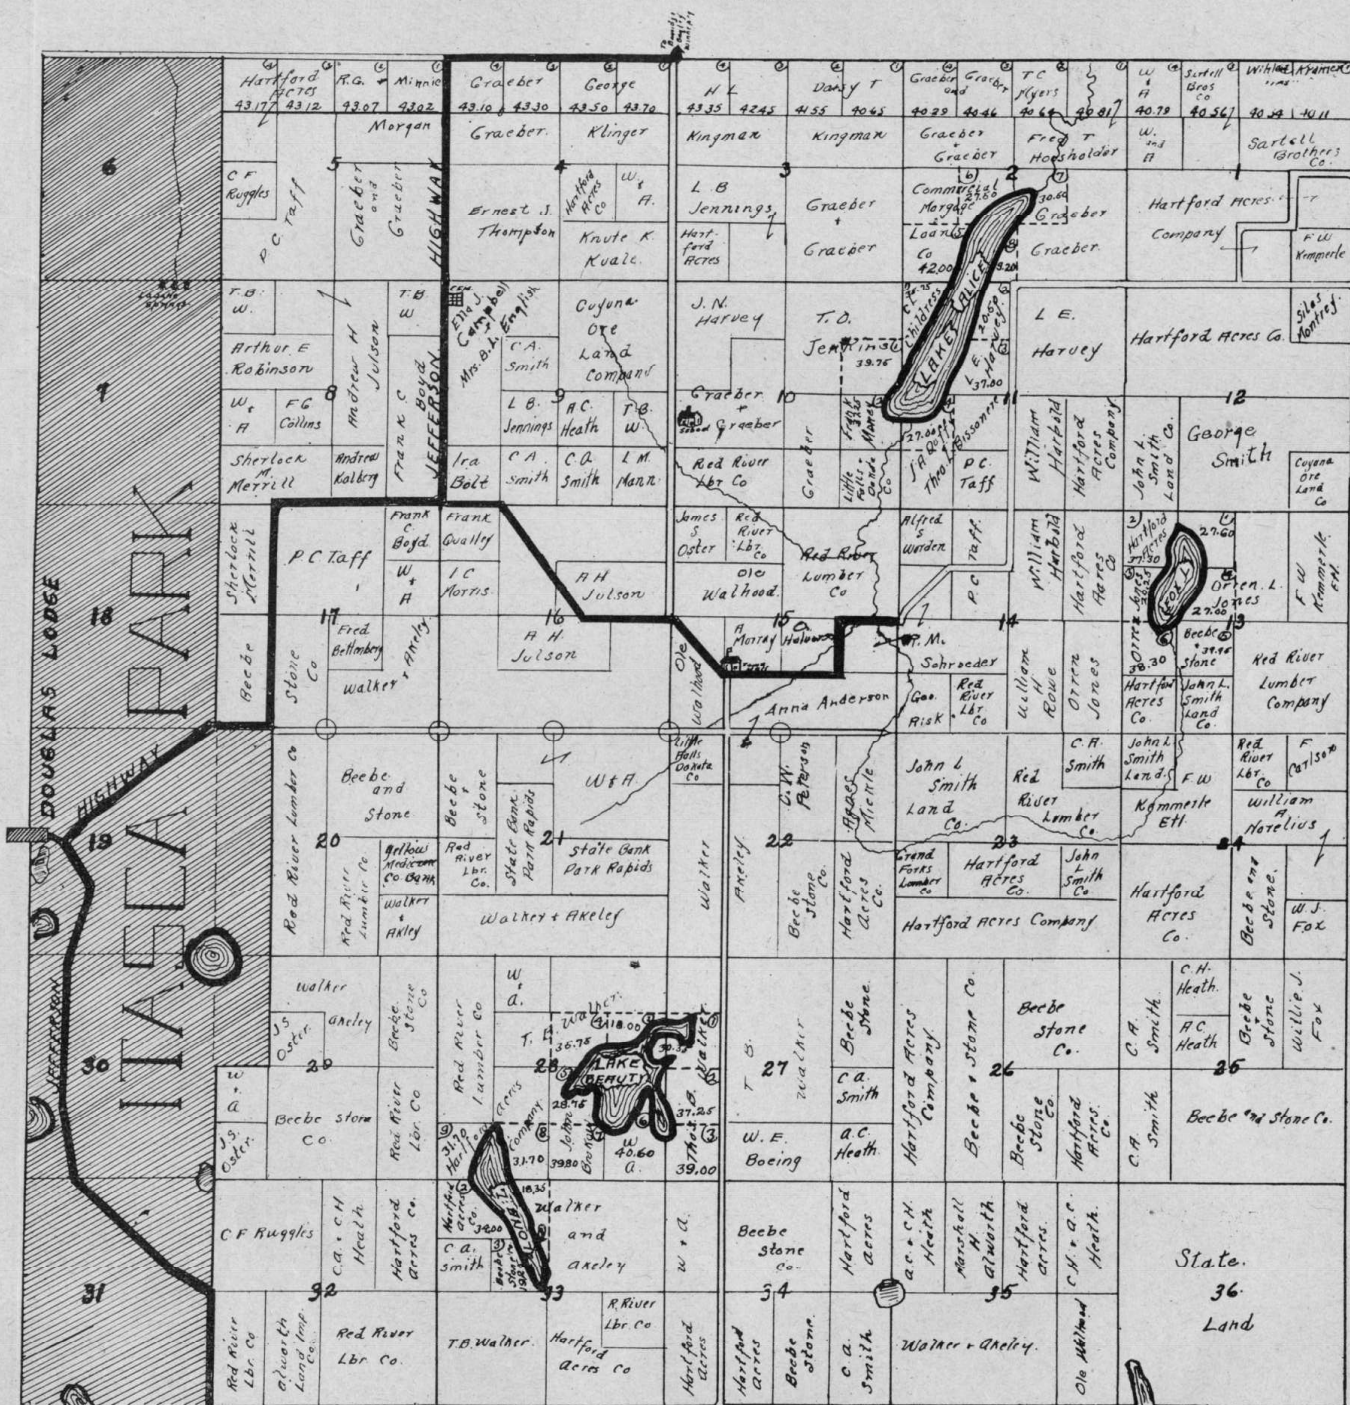

LAKE ALICE

T. 143 R. 35

For Sale by G.A. Todd, Park Rapids, Minnesota