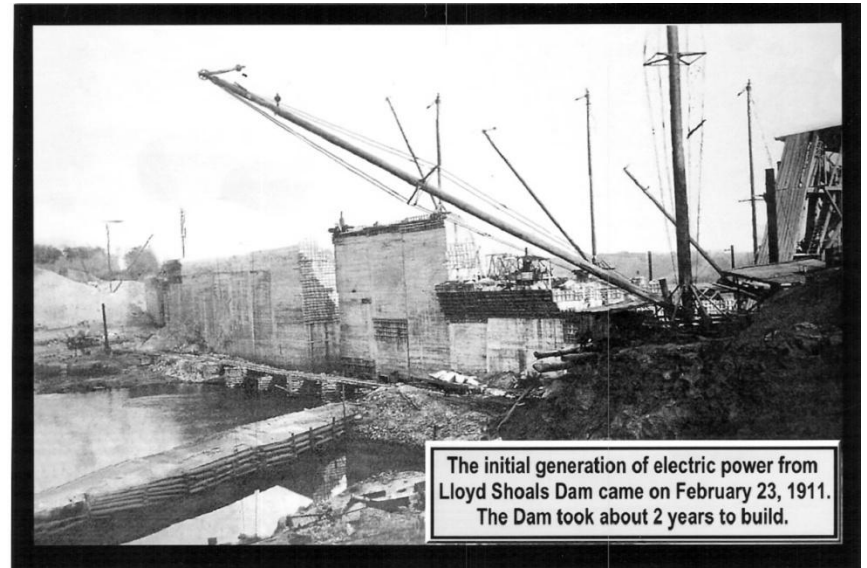

West Side of the Monticello Square 1910

The initial generation of electric power from Lloyd Shoals Dam came on February 23, 1911. The Dam took about 2 years to build.

Old Store at Palalto

Bud Chaffin Operator Palalto Cheese Factory