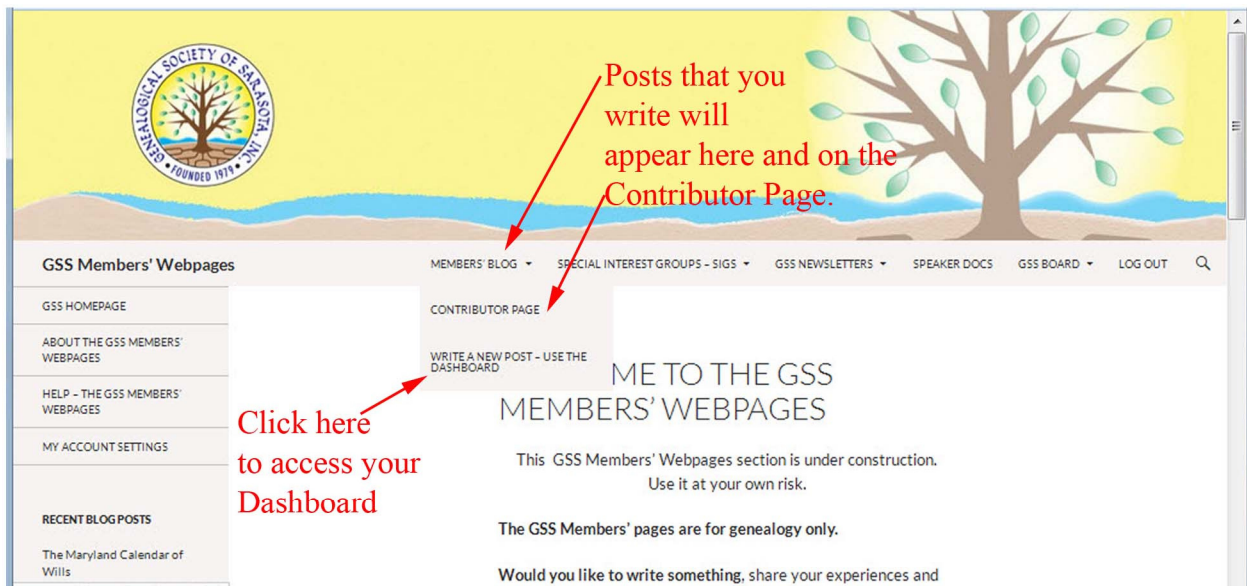

Help - The Dashboard

This is another area to view, set, or change your personal information and to add posts.

The Opened Dashboard

To Access or return to the Members' pages. hover the cursor over the words "GSS Members' Webpages." The words "Visit Site" will appear and you can click them.

OR - You may be able to use the browser's back arrow.

Click either to write a New Post

Click here to use Screen Options to change what you see on the page you are viewing.

Click either to view or edit personal information

To Open the Dashboard

Posts that you write will appear here and on the Contributor Page.

Click here to access your Dashboard