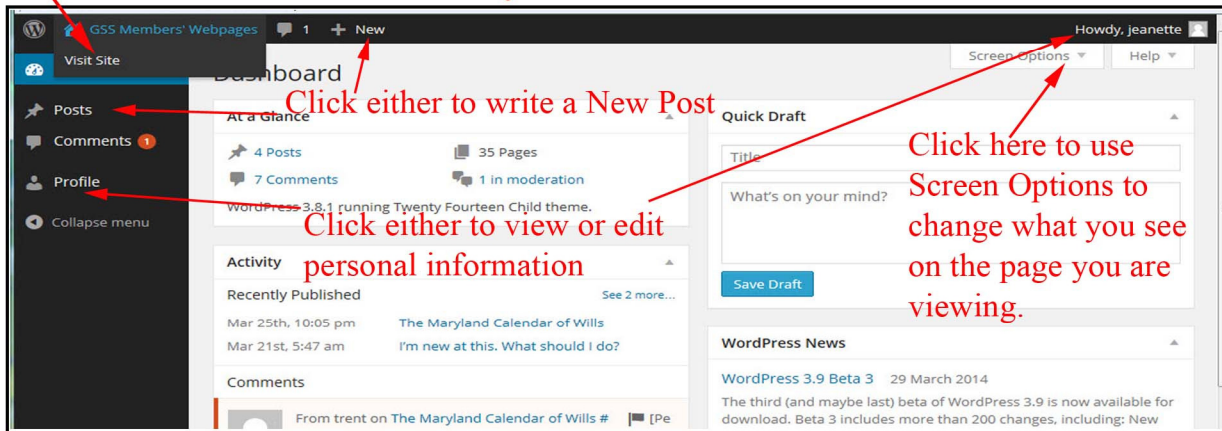

Help - The Dashboard

This is another area to view, set, or change your personal information and to add posts.

The Opened Dashboard

To Access or return to the Members' pages. hover the cursor over the words "GSS Members' Webpages." The words "Visit Site" will appear and you can click them.

OR - You may be able to use the browser's back arrow.

Click either to write a New Post

Click here to use Screen Options to change what you see on the page you are viewing.

Click either to view or edit personal information